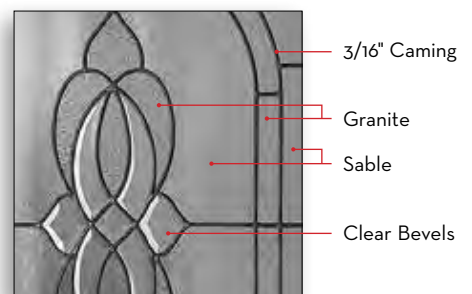

Shown in Patina