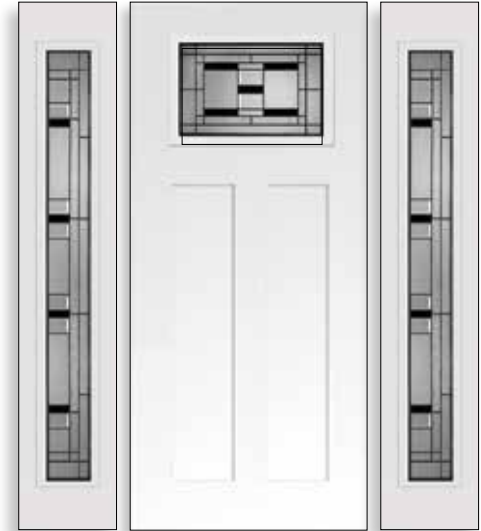

O764 / 2215 / O764