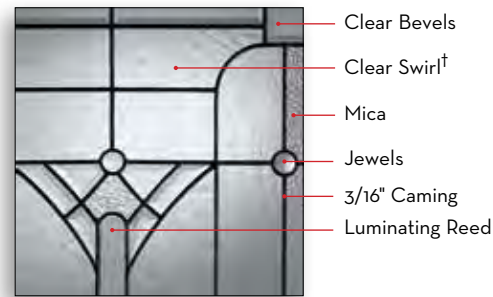

PRIVACY 5

● Privacy Guide. See pages 4 and 5.

† Swirl glass often contains small bubbles/surface imperfections. They are not considered defects. See page 6 for more information.

Patina

Manhattan

Glass Size: 2236
Door: Fiberglass SMO22