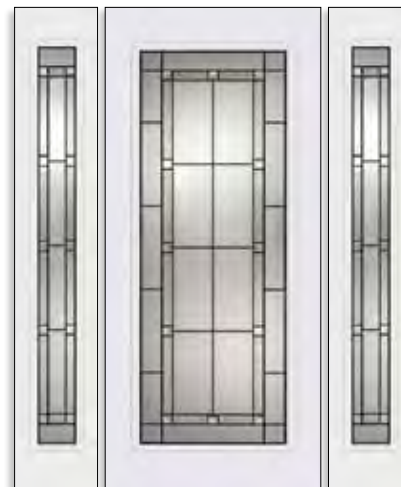

O764 / 2264 / O764