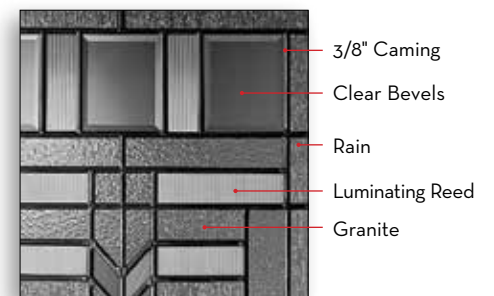

Glass size: 0764 / 2264 / 0764
with Custom Transom
Door: Fiberglass OAK40
Sidelite: Fiberglass OAK00

PRIVACY

● Privacy Guide. See pages 4 and 5.

Royston	0836*	2236*	0848	2248	0764*	2264	2208*	2215*	2515
Patina	■	■	■	■	■	■	■	■	■

NOTE: Custom transom and sidelites are available. Contact your local dealer for more information.
*Available with Solution Series frame.

Patina