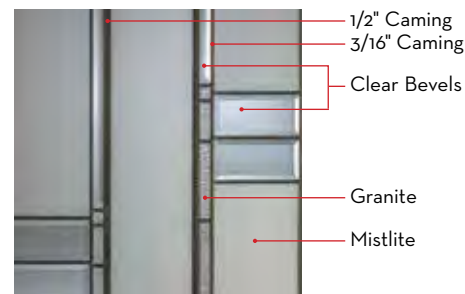

Patina

PRIVACY 7

● Privacy Guide. See pages 4 and 5.