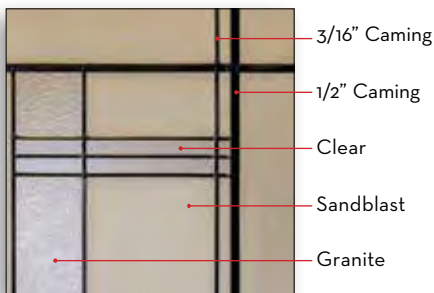

Shown in Patina

PRIVACY 7

● Privacy Guide. See pages 4 and 5.