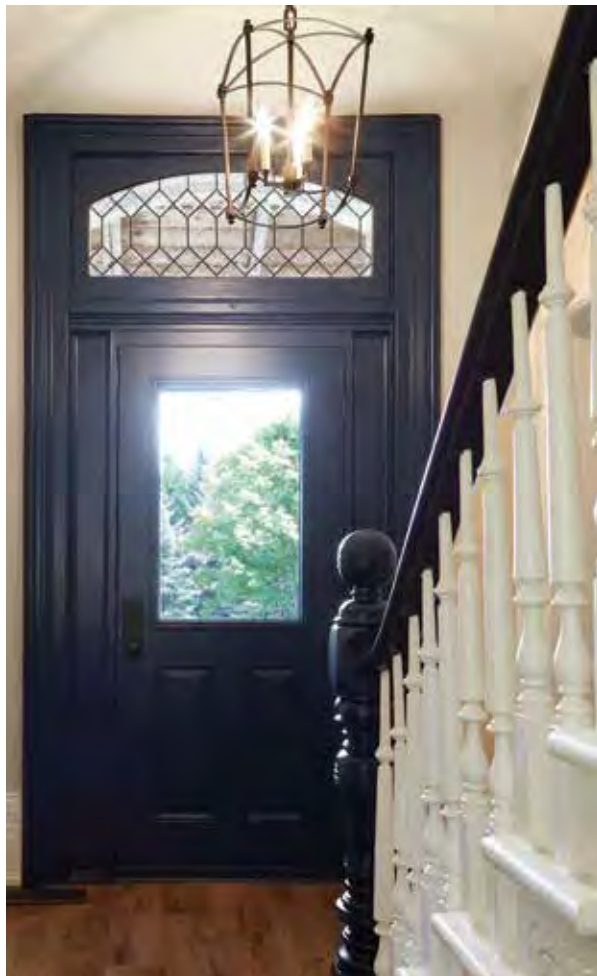

Outside

2064*/2264*

*Featuring "EZ" Lift

2248*

2236

Inside

CLEAR ONE LITE

2236 One Lite