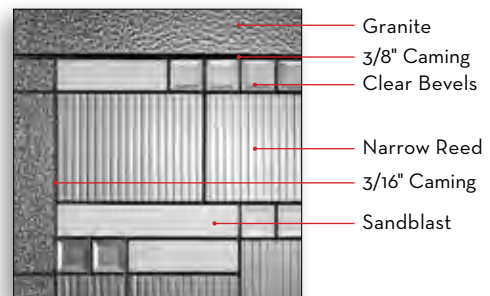

Patina

- Granite
- 3/8" Caming
- Clear Bevels
- Narrow Reed
- 3/16" Caming
- Sandblast

PRIVACY 8

● Privacy Guide. See pages 4 and 5.