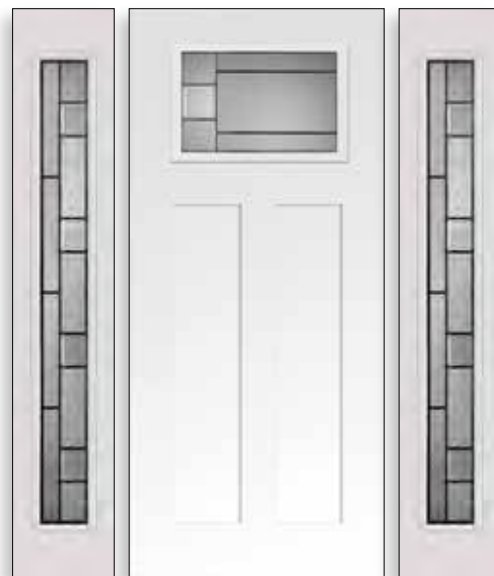

0764 / 2215 / 0764 Patina