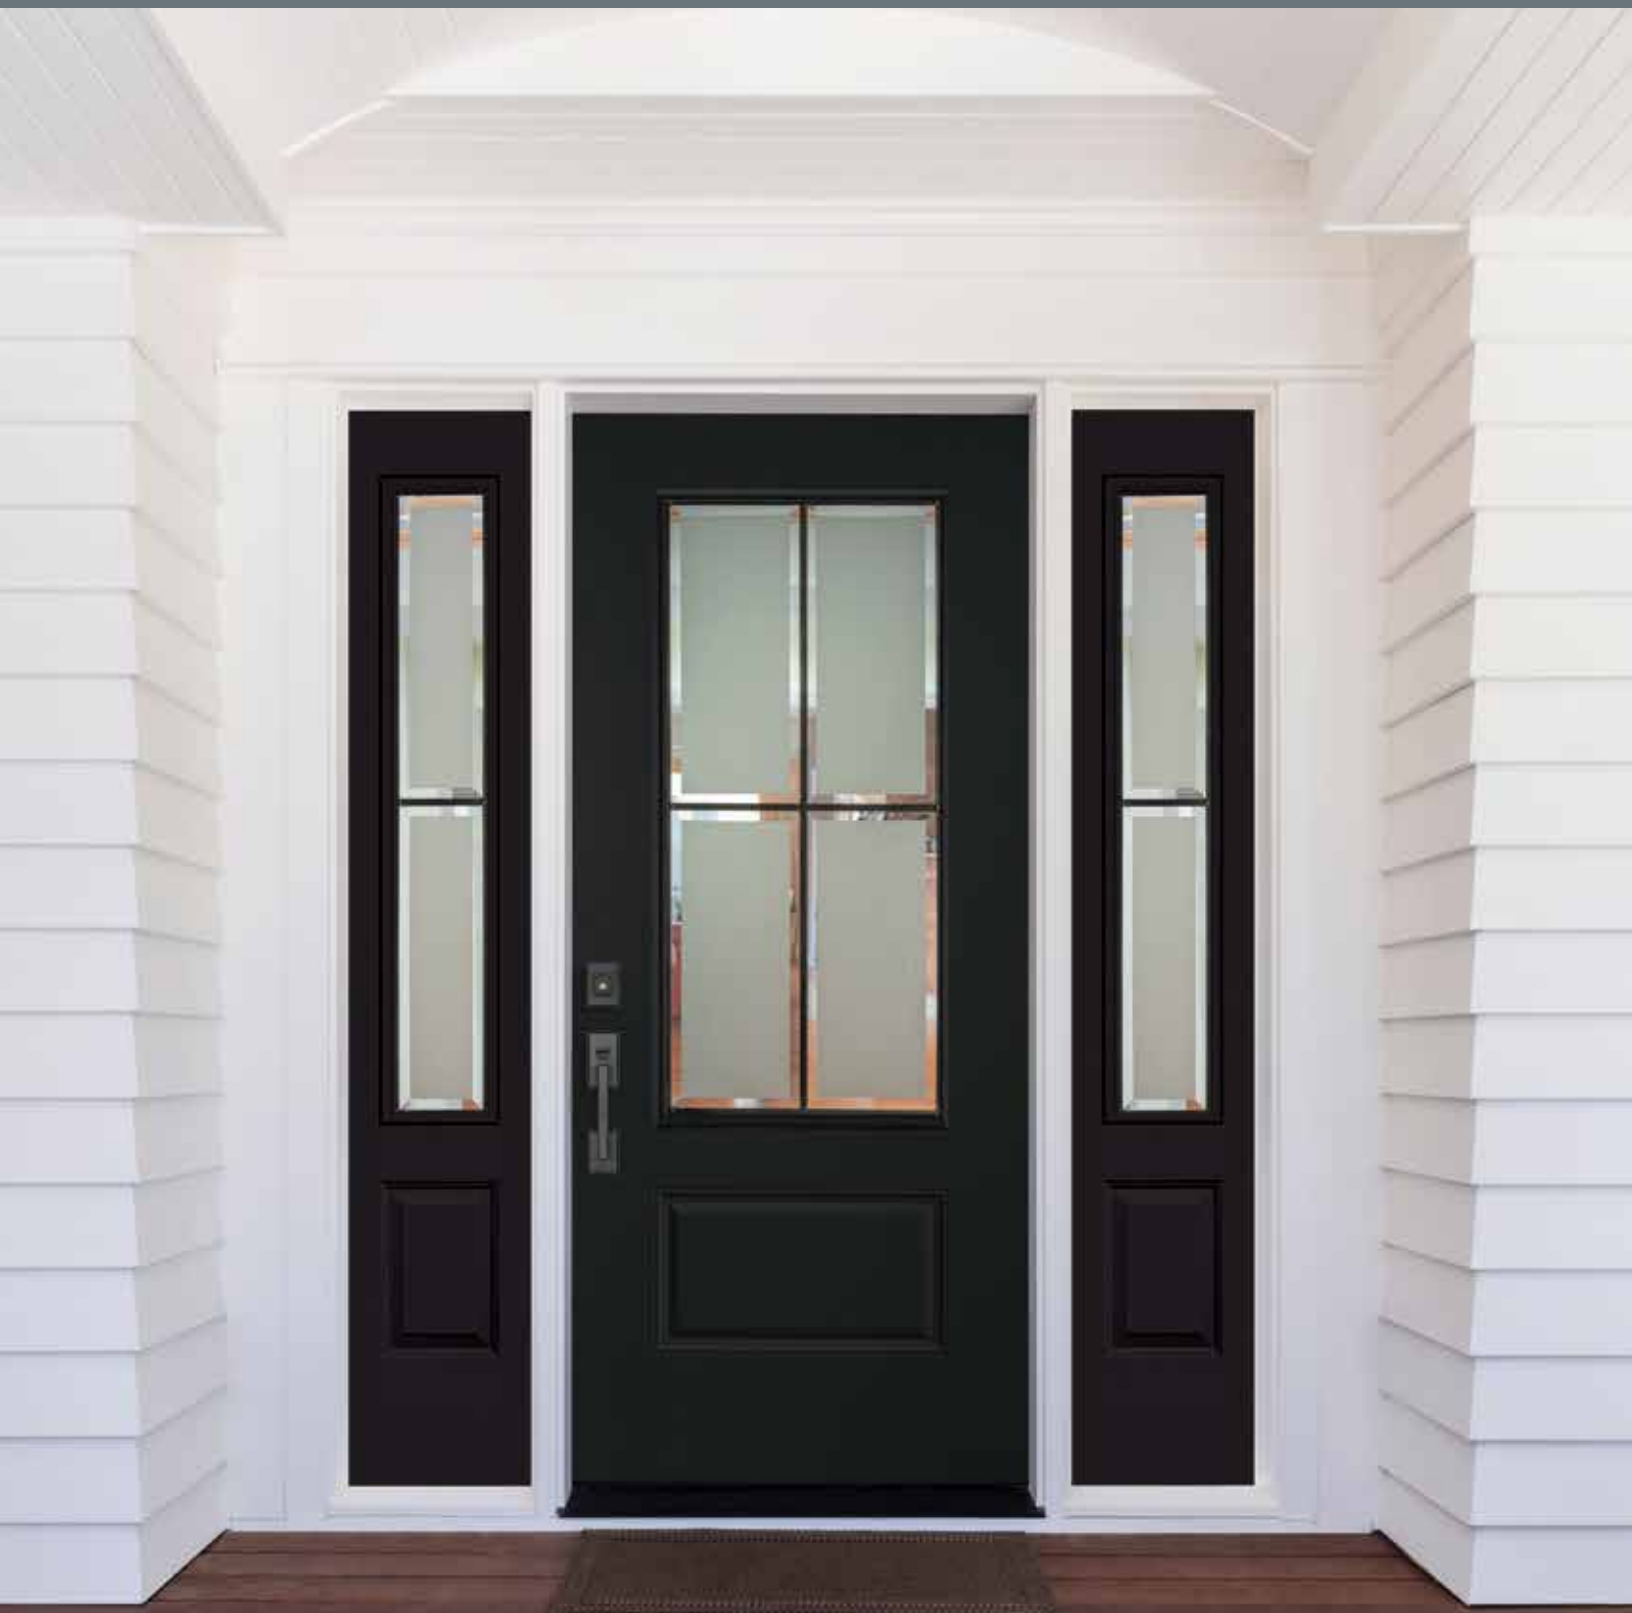

Eastmont	0836*	2236*	0848	2248	0764*	2264	2215*	2208*
Patina	■	■	■	■	■	■	■	■

NOTE: Custom transom and sidelites are available. Contact your local dealer for more information.
*Available with Solution Series frame.

Glass size: 0848 / 2248 / 0848
Door: Fiberglass SMO24
Sidelite: Fiberglass SMO24