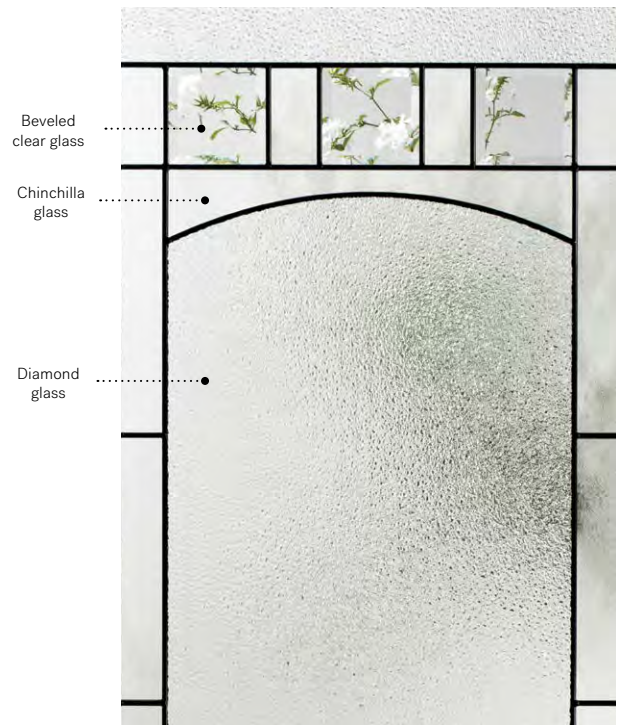

# Bistro

With its arched central piece crowned by beveled clear glass, Bistro offers a consistently classic and natural look. Bistro will rejuvenate any exterior.

**Stained glass:** Chinchilla glass, beveled clear glass and Diamond glass

**Caming:** Zinc or Patina

**Frames:** Contemporary, NovaPVC or stainable

**Sidelites and transoms:** Looks great accompanied by Chinchilla glass

Available in custom sizes

Privacy level

3/5

SEMI-PRIVATE

Frames	22" x 64"	22" x 48"	22" x 36"	22" x 17"	22" x 14 7/16"
	Zinc: 010, Pat.: 012	Zinc: 011, Pat.: 013	Zinc: 011, Pat.: 013	Zinc: 011, Pat.: 013	Zinc: 007, Pat.: 009
Contemporary	10-258-060-010   012	10-258-057-011   013	10-258-050-011   013	10-258-259-011   013	10-258-260-007   009
NovaPVC	10-258-060-009   001	10-258-057-010   001	10-258-050-010   001	10-258-259-005   001	10-258-260-006   008
Stainable	10-258-060-011   005	10-258-057-012   005	10-258-050-012   006	10-258-259-008   004	N/A