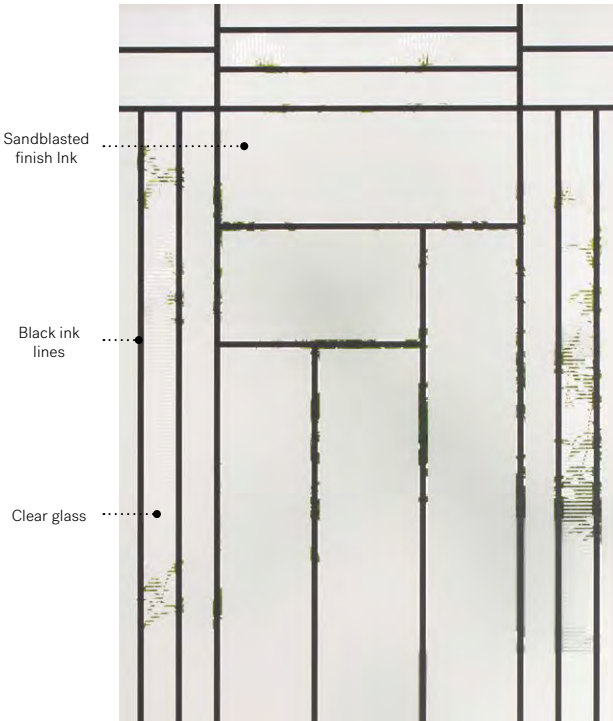

Louisbourg

Louisbourg’s elegant geometry evokes glass etchings. The asymmetrical grid creates a striking dynamic composition.

Silkscreened glass: sandblasted finish ink and black ink
Frames: Contemporary or NovaPVC
Sidelites and transoms: Looks great accompanied by sandblasted finish glass

Privacy level **4/5**
PRIVATE