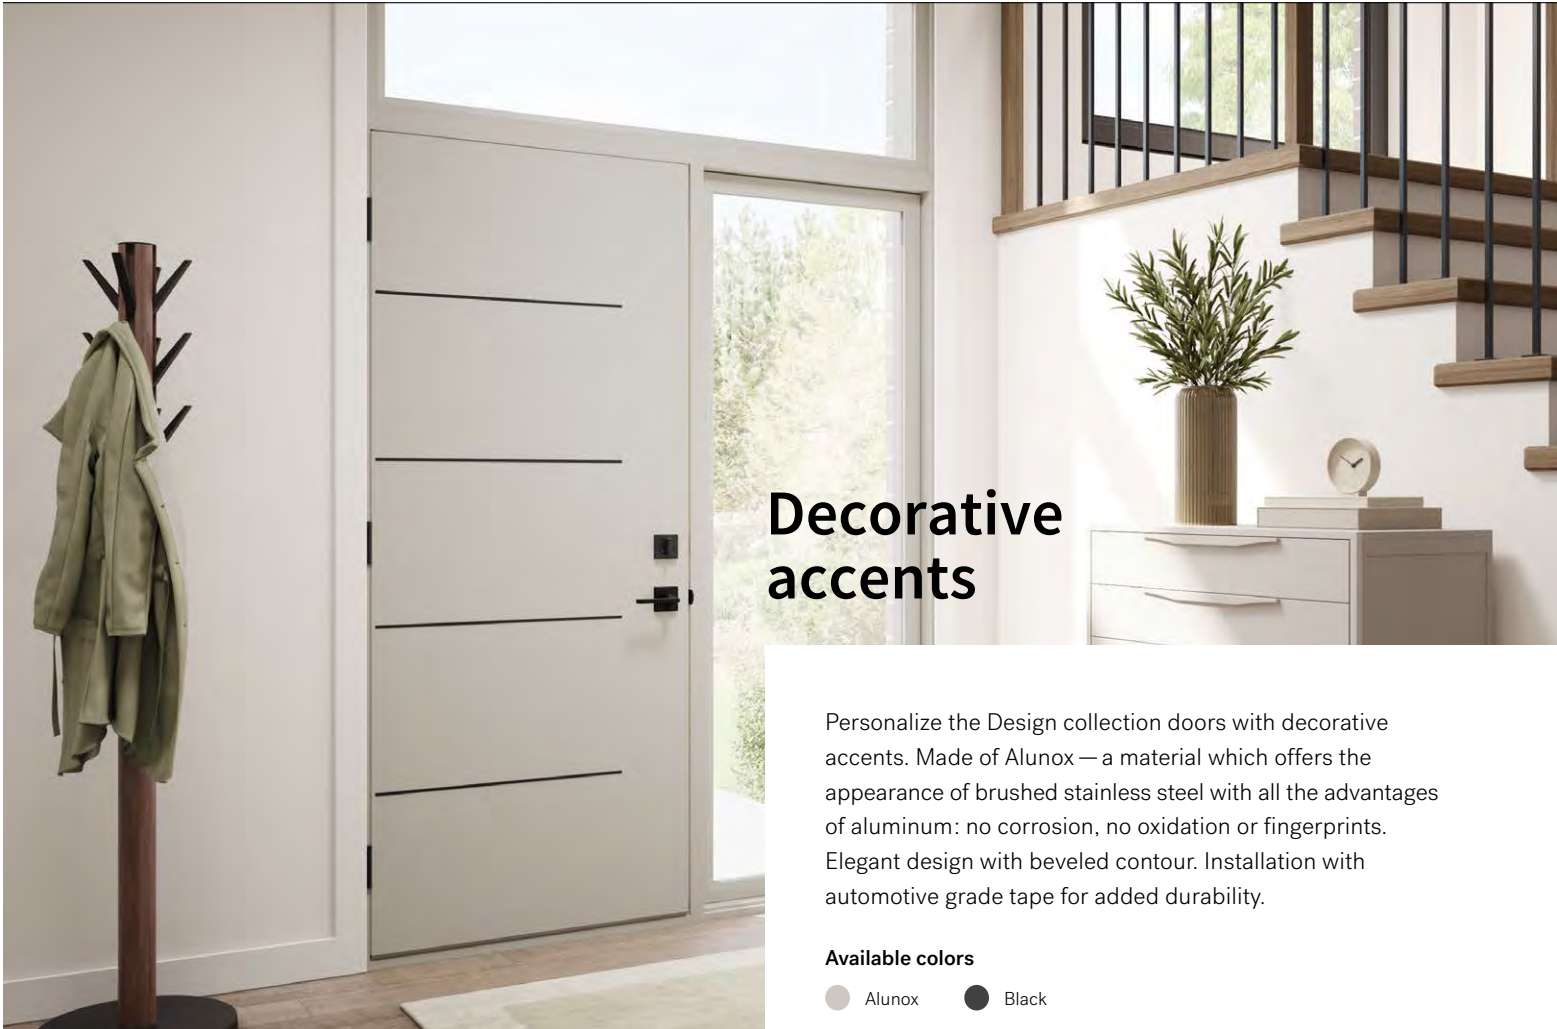

Decorative accents

Personalize the Design collection doors with decorative accents. Made of Alunox — a material which offers the appearance of brushed stainless steel with all the advantages of aluminum: no corrosion, no oxidation or fingerprints. Elegant design with beveled contour. Installation with automotive grade tape for added durability.

Available colors

- Alunox
- Black