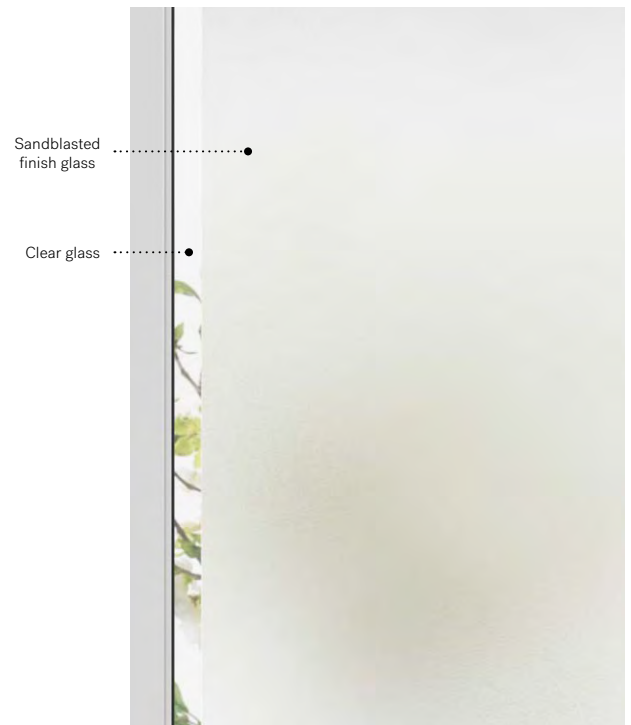

Side

The Side model combines privacy and visibility thanks to its sandblasted finish glass and subtle clear stripe on one side. This minimalist detail blends in with the simple, asymmetrical volumes of contemporary-style architecture. Side is the perfect choice for townhouses or multi-unit homes. Available in right or left versions.

Sandblasted finish glass

Clear glass

- **Silkscreened glass:** sandblasted finish on clear glass
- **Frames:** Contemporary or NovaPVC
- **Orientation:** Available in left and right versions as seen from outside
- **Sidelites and transoms:** Looks great accompanied by sandblasted finish or clear glass

Privacy level **4/5**
PRIVATE