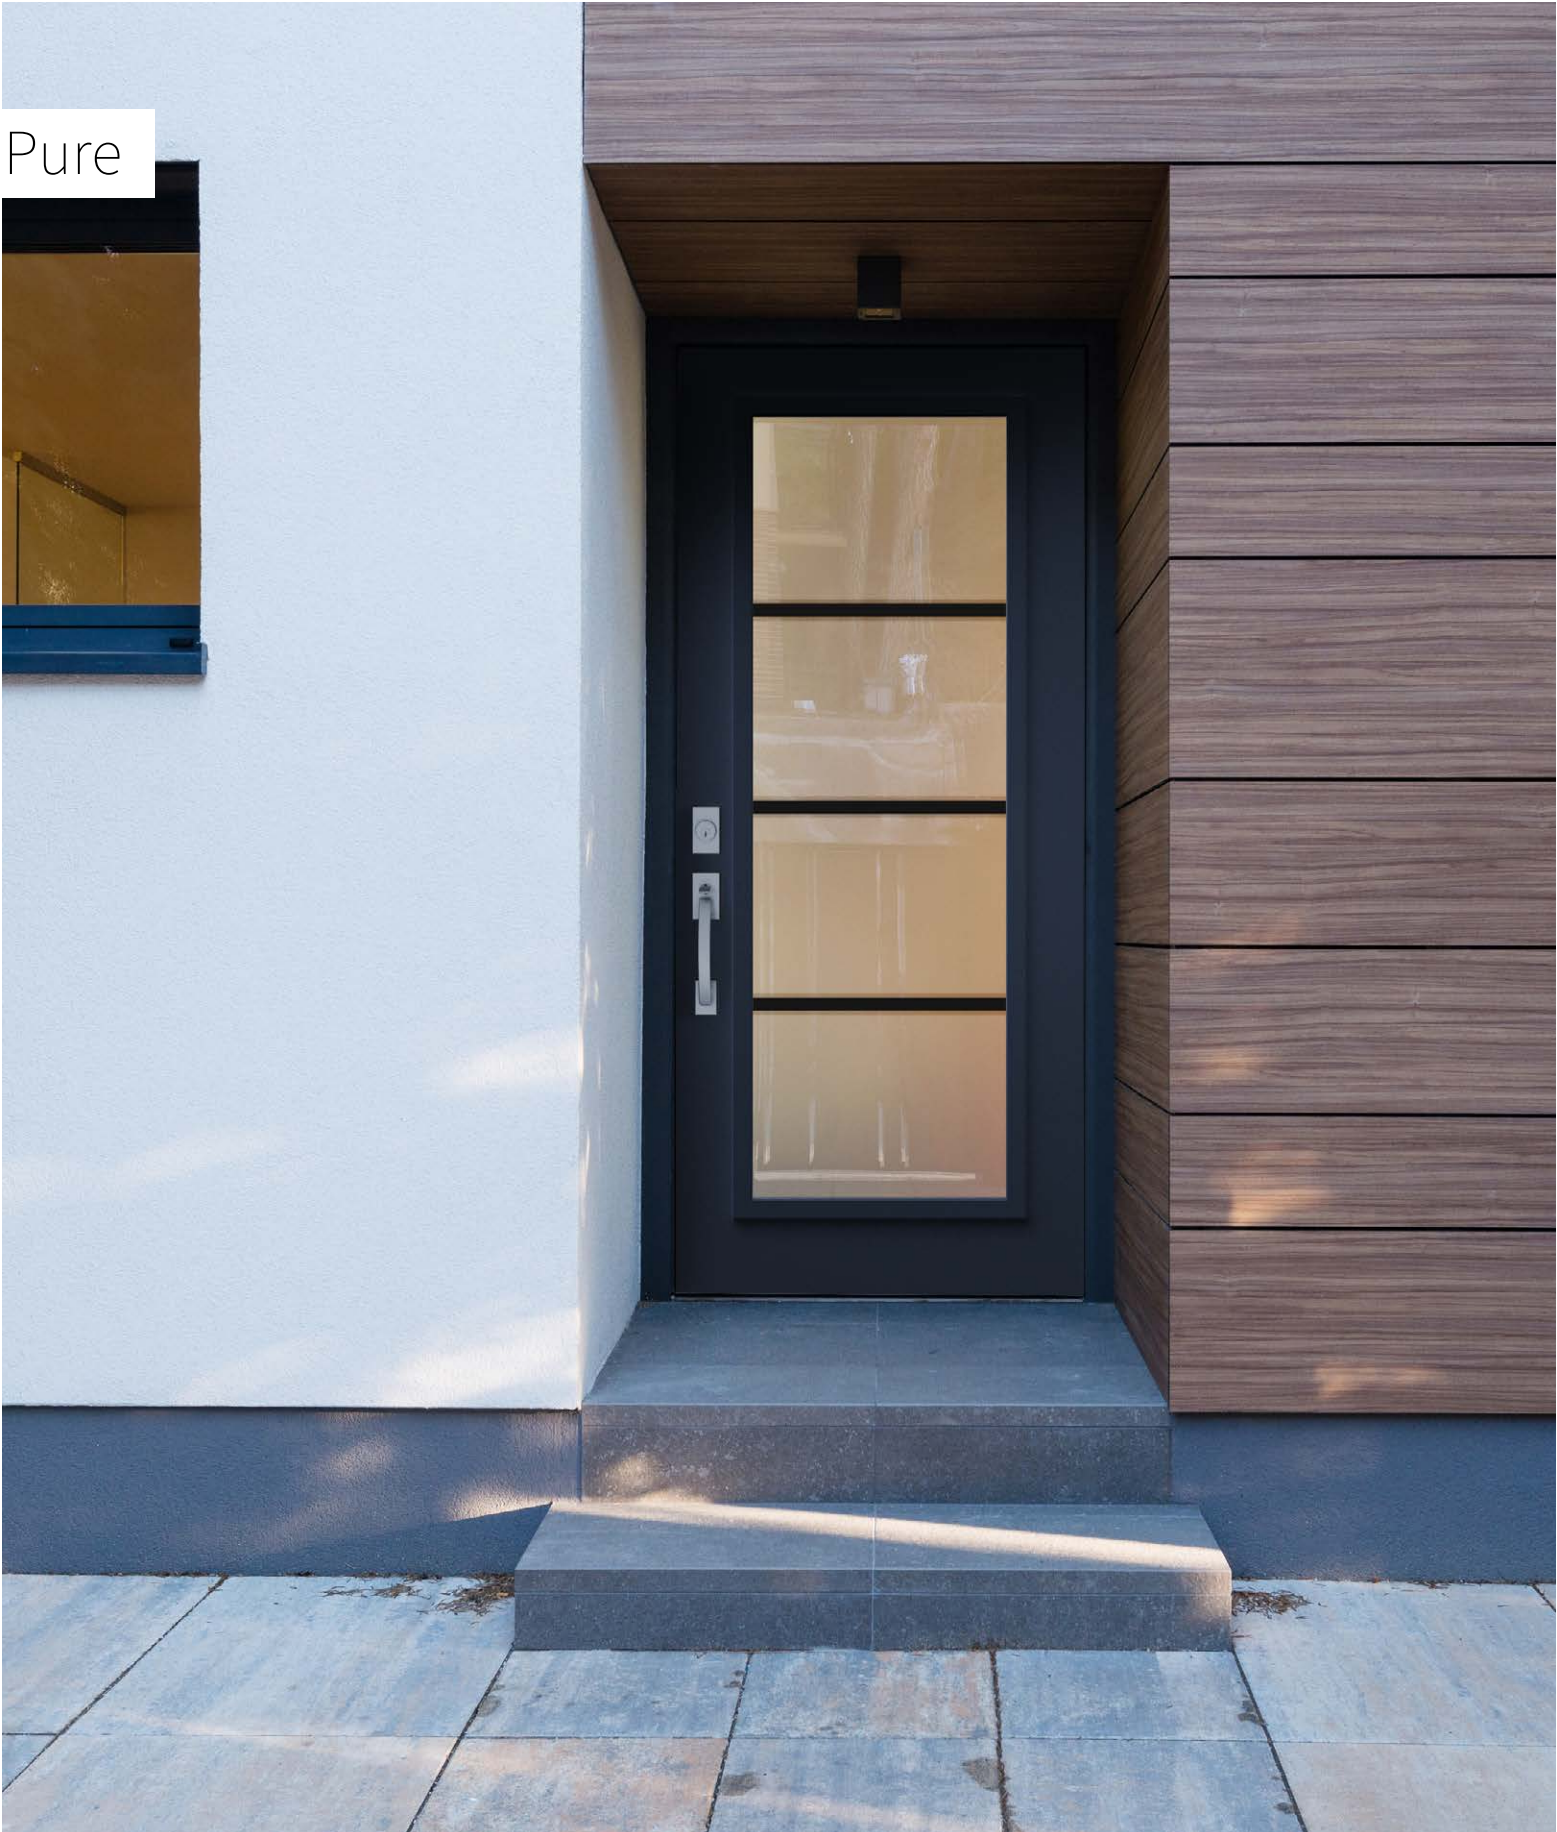

Pure

Uno steel door. Pure 22" x 64" doorglass p.51.