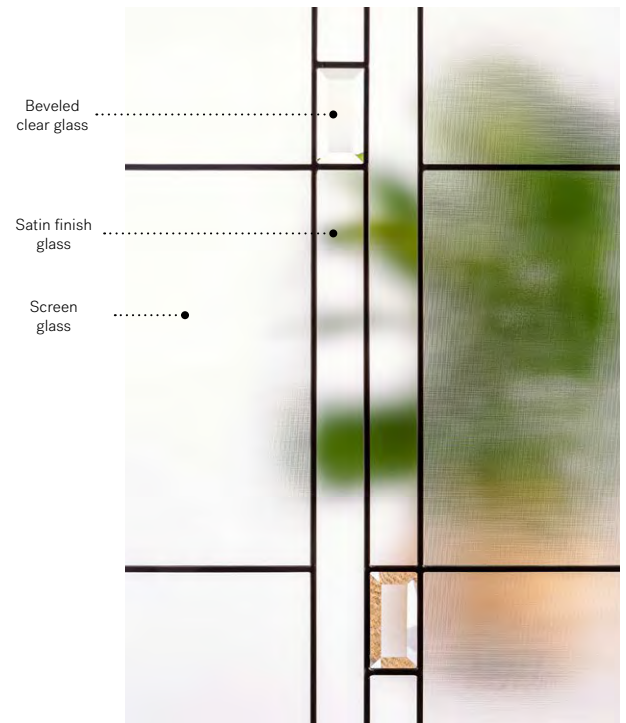

Arima

Arima is the perfect choice for classic style homes. This model fits particularly well in entrances with symmetrical composition — a look that can be achieved with carefully placed exterior light fixtures or with some well chosen decorative objects.

Stained glass: Satin finish glass, beveled clear glass and Screen glass

Caming: Patina

Frames: Contemporary or NovaPVC

Sidelites and transoms: Looks great accompanied by satin finish or Screen glass
Available in custom sizes

Privacy level

4/5

PRIVATE