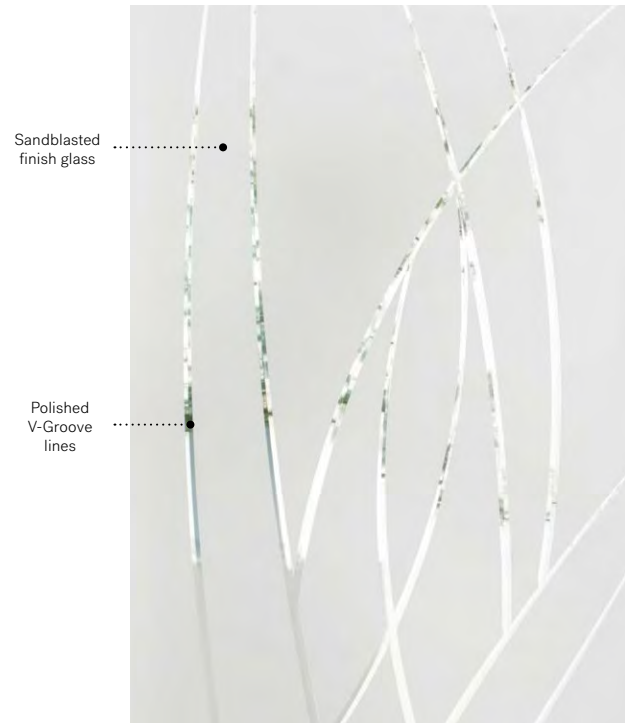

Alys

Alys' V-Groove design suggests motion and is at once natural and abstract, bringing your entryway to life with its dynamic composition.

V-Groove: Polished V-Groove lines on sandblasted finish glass

Frames: Contemporary, NovaPVC or stainable

Sidelites and transoms: Looks great accompanied by sandblasted finish glass

Available in custom sizes

Privacy level

4/5
PRIVATE

Frames	22"×64"	22"×48"	22"×36"	22"×17"	22"×14 7/16"	22"×9"
Contemporary	06-322-060-007	06-322-057-009	06-322-050-011	06-322-259-007	06-322-260-006	06-322-210-006
NovaPVC	06-322-060-001	06-322-057-001	06-322-050-001	06-322-259-001	06-322-260-001	06-322-210-001
Stainable	06-322-060-003	06-322-057-003	06-322-050-003	06-322-259-002	N/A	06-322-210-003

Frames	7"×64"	8"×48"	8"×36"	13 7/8"×79" tip-to-tip
Contemporary	06-322-005-008	06-322-017-009	06-322-010-009	06-322-211-001
NovaPVC	06-322-005-001	06-322-017-001	06-322-010-001	
Stainable	06-322-005-003	06-322-017-003	06-322-010-003