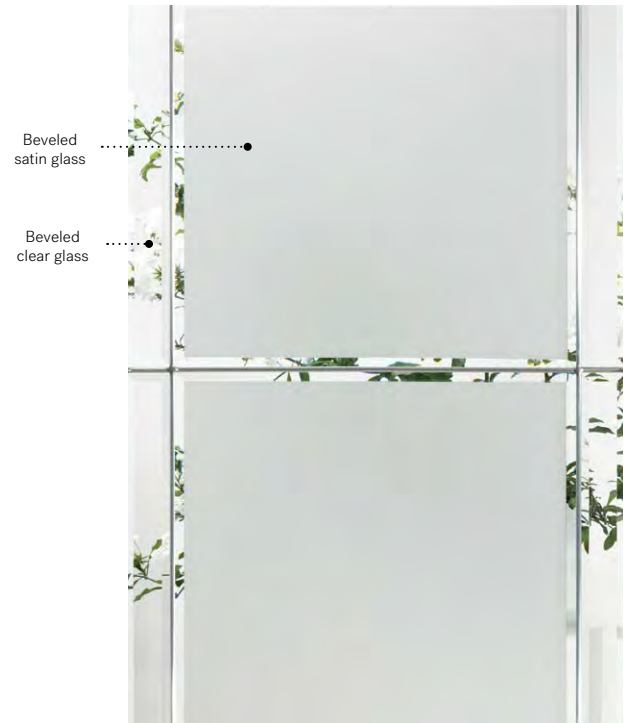

Opal

Opal is the result of a rich arrangement of beveled glass in a timeless style. Clear and Satin finish glass will ensure the privacy of your home while allowing light to flood in. The softness of its simple and symmetrical shapes will add elegance to your architecture.

Stained glass: Beveled clear glass and beveled Satin glass
Caming: Zinc
Frames: Contemporary, NovaPVC or stainable
Sidelites and transoms: Looks great accompanied by Satin finish glass
Available in custom sizes

Privacy level **3/5**
SEMI-PRIVATE

Frames	22"×64"	22"×48"	22"×36"	7"×64"	8"×48"	8"×36"
Contemporary	10-349-060-004	10-349-057-004	10-349-050-007	10-349-005-004	10-349-017-003	10-349-010-005
NovaPVC	10-349-060-001	10-349-057-001	10-349-050-001	10-349-005-001	10-349-017-001	10-349-010-001
Stainable	10-349-060-002	10-349-057-005	10-349-050-002	10-349-005-002	10-349-017-002	10-349-010-002