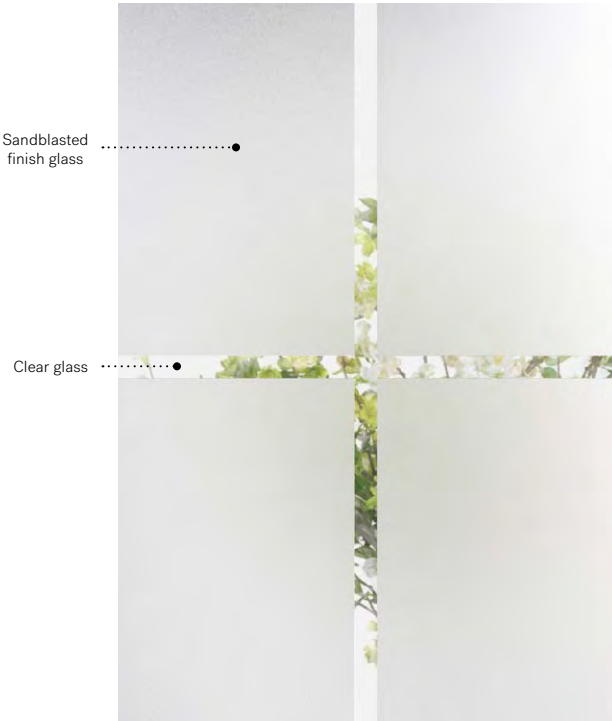

# Balance

An homage to classic grills with a modern touch. Balance is composed of sandblasted finish glass showcasing elegant intersecting clear glass lines, offering both privacy and visibility. Though tailored for modern-farmhouse style homes, this model effortlessly transforms classic exteriors, infusing them with a fresh, updated look.