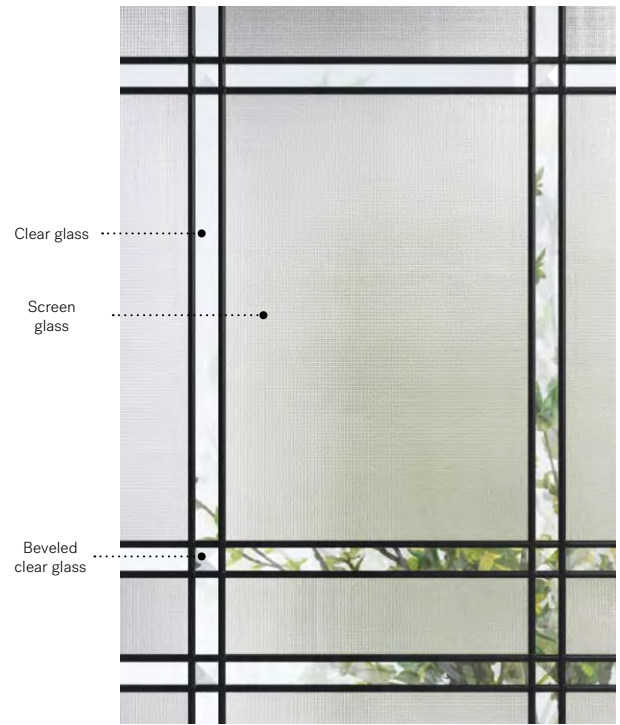

NEW

Crystal

Crystal offers a harmonious balance between country and contemporary styles thanks to its composition of Screen glass, clear perpendicular lines and elegant beveled squares. This model adds a modern touch to classic-style homes with stone or brick facades.

Stained glass: Screen glass, clear glass, beveled clear glass
Caming: Patina
Frames: Contemporary or NovaPVC
Sidelites and transoms: Looks great accompanied by Screen glass
Available in custom sizes

Privacy level **3/5**
SEMI-PRIVATE