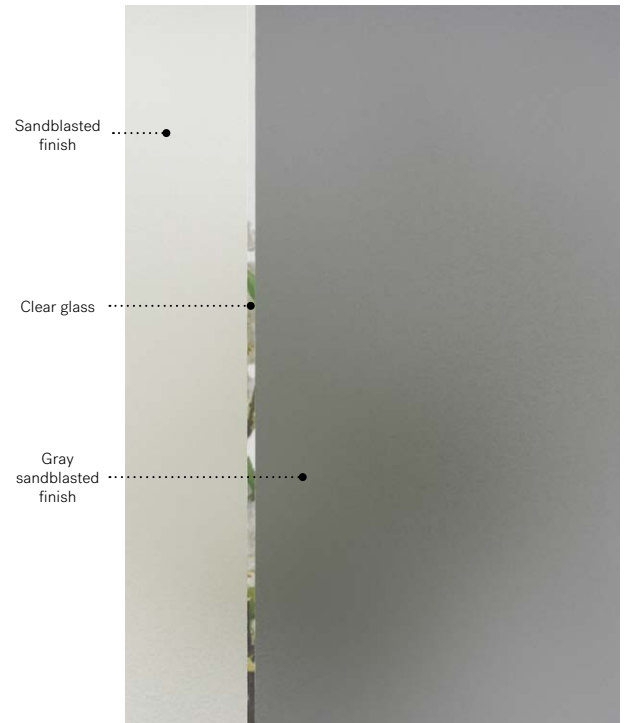

Nuando

Simple and minimalist, Nuando stands out with its gray sandblasted finish glass. This window matches the asymmetrical arrangement of windows and volumes on contemporary-style houses. Available in right or left versions.

Silkscreened glass: Gray sandblasted finish, white sandblasted finish and a clear glass line

Frames: Contemporary or NovaPVC

Orientation: Available in left and right versions as seen from outside.

Sidelites and transoms: Looks great accompanied by sandblasted finish glass

Privacy level

4/5
PRIVATE