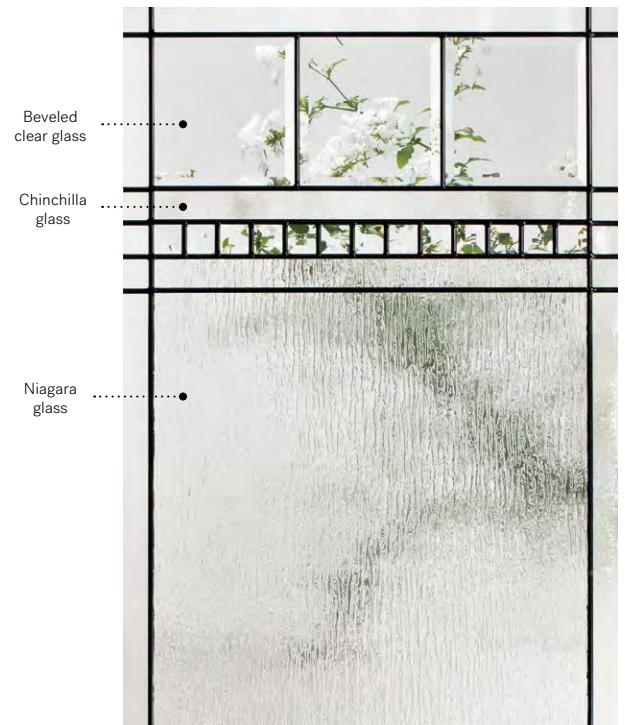

Chanelle

Chanelle will bring a stately, elegant and timeless touch to any home, classic or modern. With clean lines and bright bevels, it creates stunning light effects.

Stained glass: Chinchilla glass, beveled clear glass and Niagara glass

Caming: Patina

Frames: Contemporary, NovaPVC or stainable

Sidelites and transoms: Looks great accompanied by Niagara glass

Available in custom sizes

Privacy level

3/5

SEMI-PRIVATE

Frames 22"×64"
Contemporary 10-308-060-003
NovaPVC 10-308-060-001
Stainable 10-308-060-002

Frames 22"×48"
Contemporary 10-308-057-005
NovaPVC 10-308-057-003
Stainable 10-308-057-004

Frames 22"×36"
Contemporary N/A
NovaPVC 10-308-050-003
Stainable 10-308-050-004

Frames 22"×17"
Contemporary 10-308-259-003
NovaPVC 10-308-259-001
Stainable 10-308-259-002

Frames 22"×14 7/16"
Contemporary 10-308-260-001
NovaPVC N/A
Stainable N/A

Frames 8"×48"
Contemporary 10-308-017-003
NovaPVC 10-308-017-001
Stainable 10-308-017-002

Frames 8"×36"
Contemporary N/A
NovaPVC 10-308-010-001
Stainable 10-308-010-002

Frames 7"×64" Niagara
Contemporary 08-079-005-200
NovaPVC 08-079-005-201
Stainable 08-079-005-202