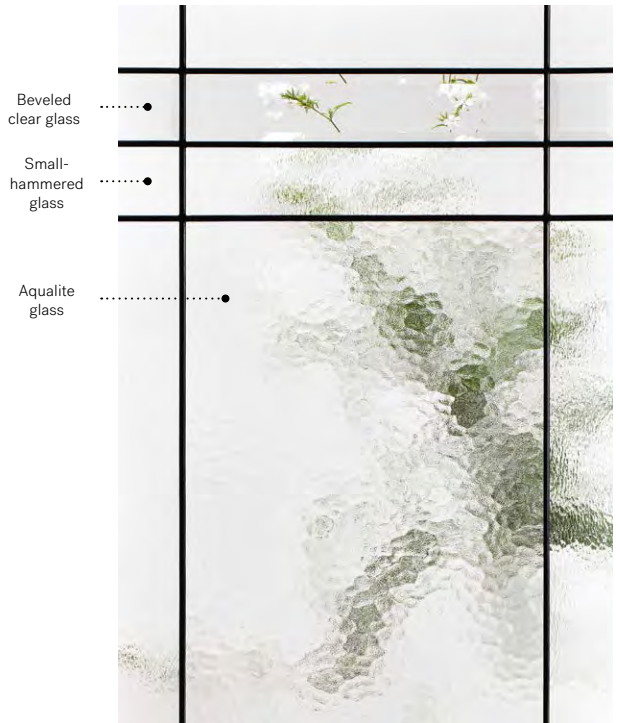

Celeste

Celeste juxtaposes different types of glass within its patina coming, creating a delicate geometric pattern with a refined and balanced light effect.

Stained glass: Beveled clear glass, Small-hammered glass and Aqualite glass

Caming: Patina

Frames: Contemporary, NovaPVC or stainable

Sidelites and transoms: Looks great accompanied by clear glass

Available in custom sizes

Privacy level

3/5

SEMI-PRIVATE

Contemporary 10-367-060-003
NovaPVC 10-367-060-001
Stainable 10-367-060-002

Contemporary 10-367-005-003
NovaPVC 10-367-005-001
Stainable 10-367-005-002