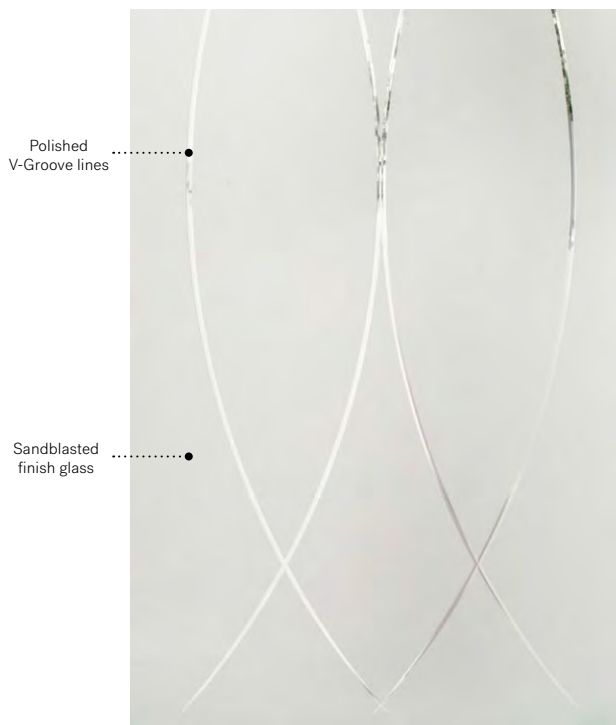

# Verso

With its simple and elegant intersecting lines, Verso is a timeless homage to the art of glass cutting.

**V-Groove:** Polished V-Groove lines on sandblasted finish glass  
**Frames:** Contemporary, NovaPVC or stainable  
**Sidelites and transoms:** Looks great accompanied by sandblasted finish glass  
 Available in custom sizes