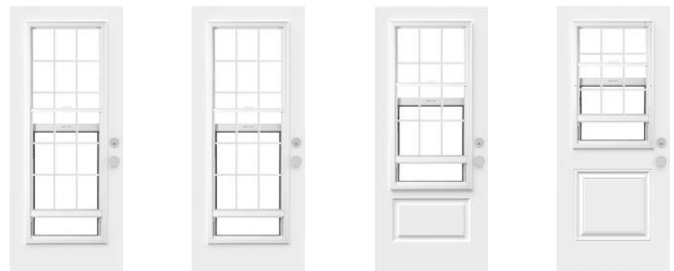

Distinction grilles — Low E/Argon

- 22"×64"
  24-017-060-002 (CAAL)
  24-020-060-002 (CAFA)
- 20"×64"
  24-017-038-002 (CAAL)
  24-020-038-002 (CAFA)
- 22"×48"
  24-017-057-001 (CAAL)
  24-020-057-001 (CAFA)
- 22"×36"
  24-017-050-001 (CAAL)
  24-020-050-001 (CAFA)

Perimeter grilles also available.