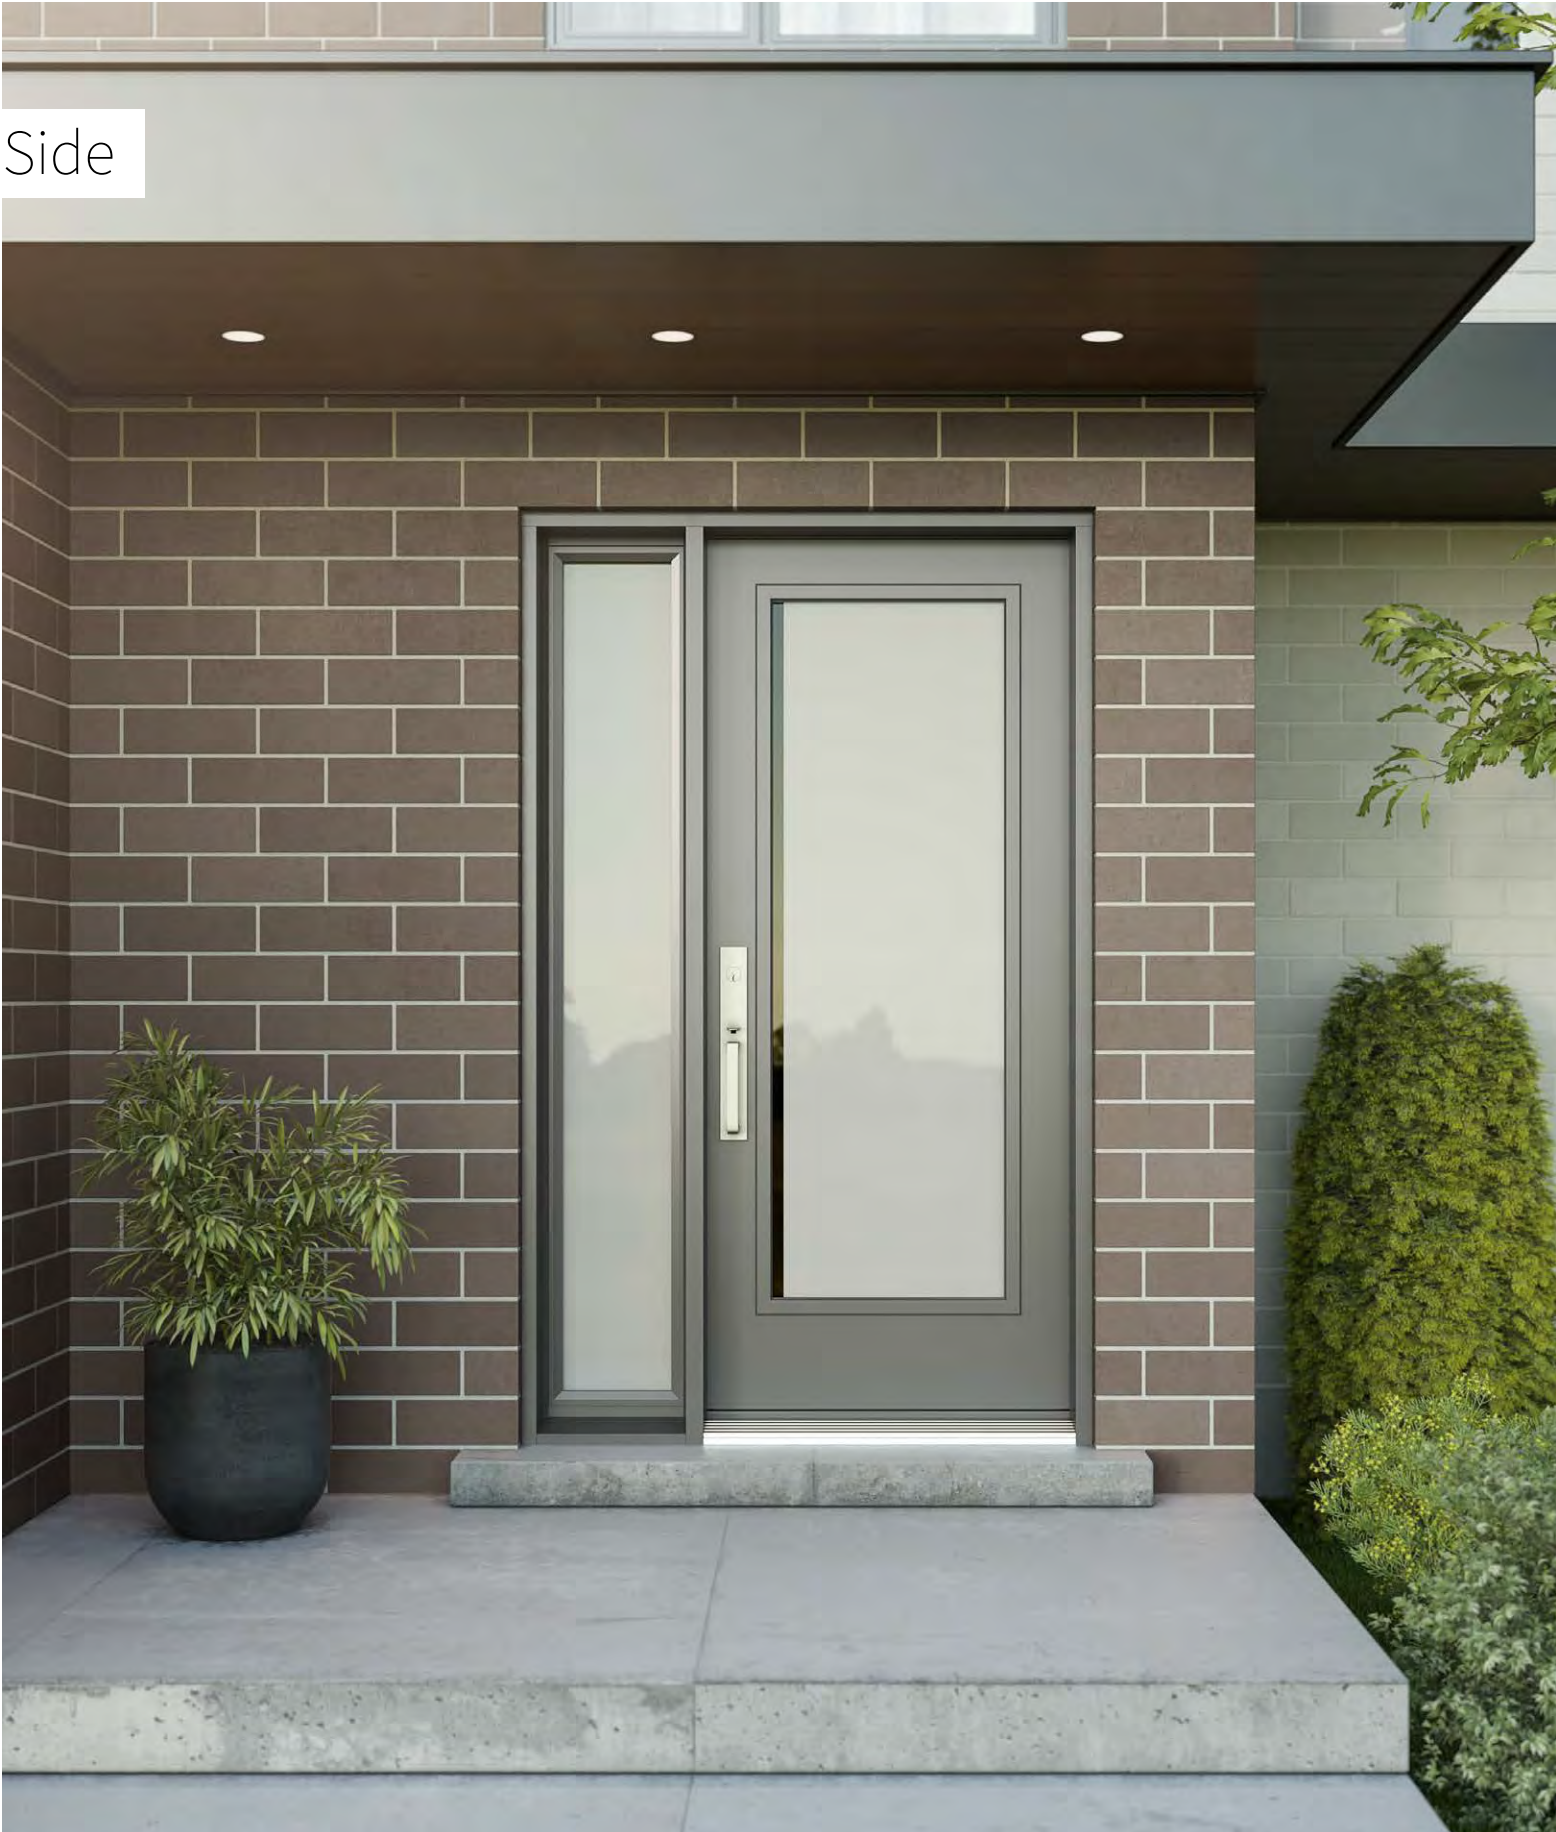

Side

Uno steel door. Side 22" x 64" left doorglass p.55. sandblasted finish glass sidelite.