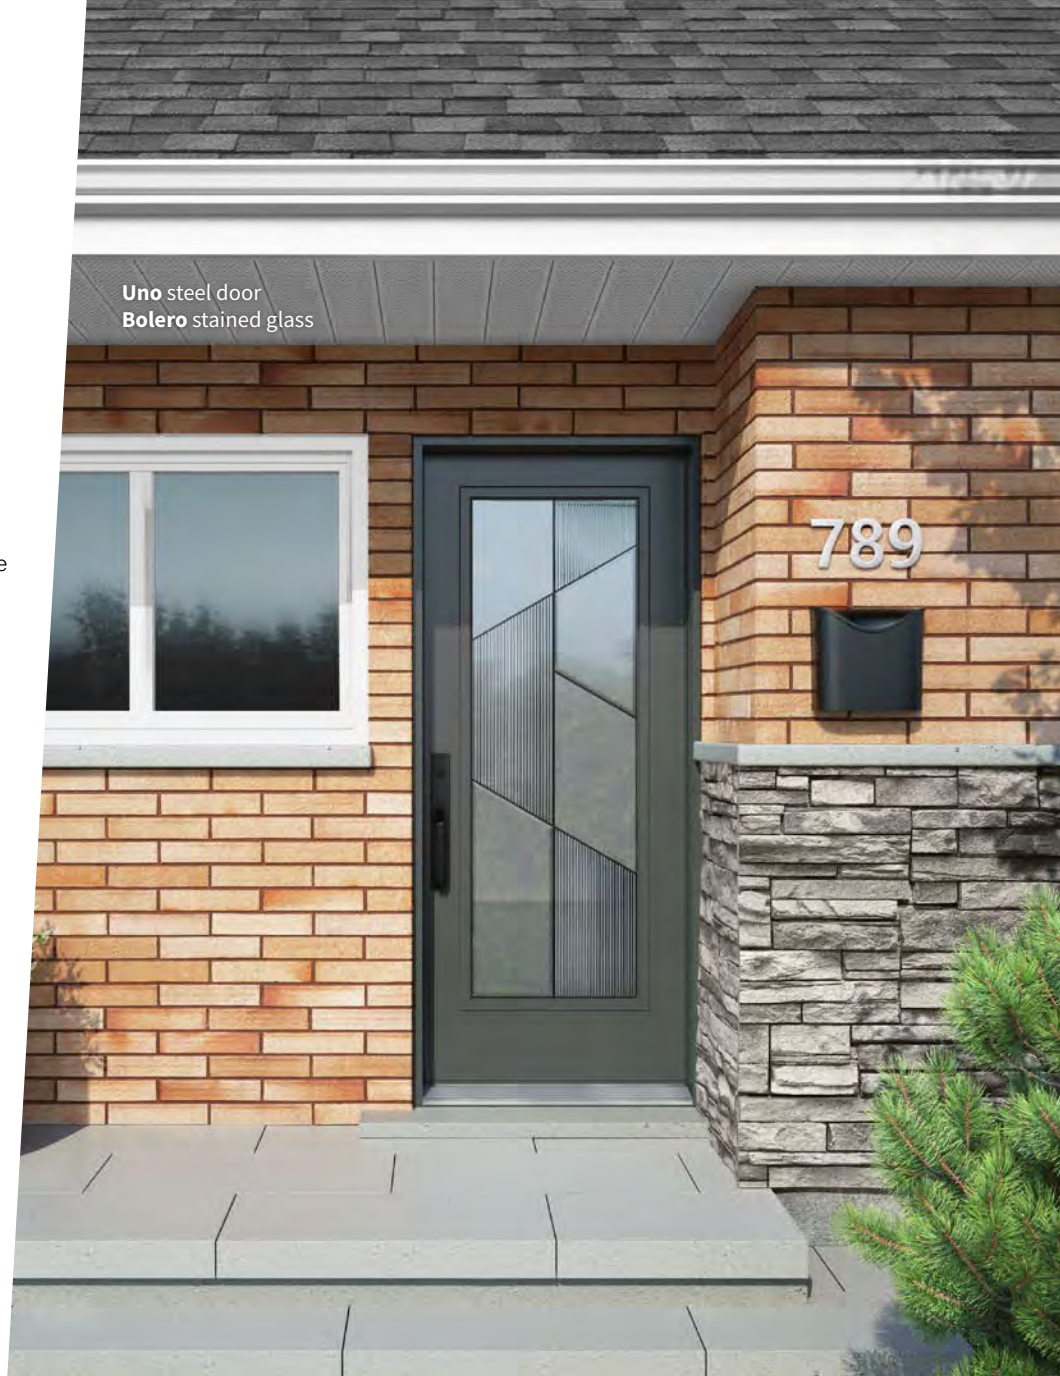

Doorglass

Contemporary style

Does your home feature architecture with clean shapes, straight lines and abundant windows? Dare to bring a little character to your entrance by choosing from one of our contemporary-style decorative doorglass.

Uno steel door
Bolero stained glass

Bolero

Camings — ● Patina