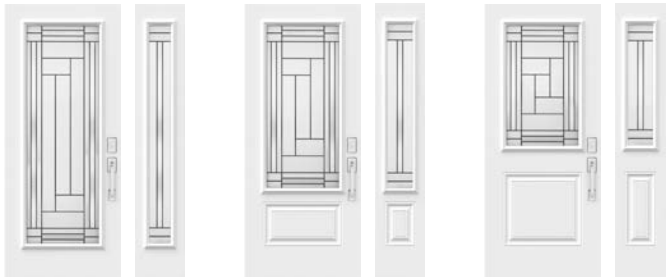

Sidelites & transoms — Pinhead glass

Orleans steel door
Cachet stained glass

Cachet

22"×48" / 8"×48"

22"×36" / 8"×36"

22"×14⁷/₁₆" / 7"×64"

Other sizes available — 22"×64", 22"×17", 22"×9" Camber,
21⁵/₈"×9³/₄" Half-moon, 13⁷/₈"×79"

Caming — ● Zinc ● Patina

Textures — 1 Beveled clear glass, 2 Pinhead glass,
3 Chord glass, 4 Krinkle glass

Available in custom sizes

Sidelites & transoms — Pinhead glass

Louisbourg

22"×64" / 7"×64"

22"×48" / 8"×48"