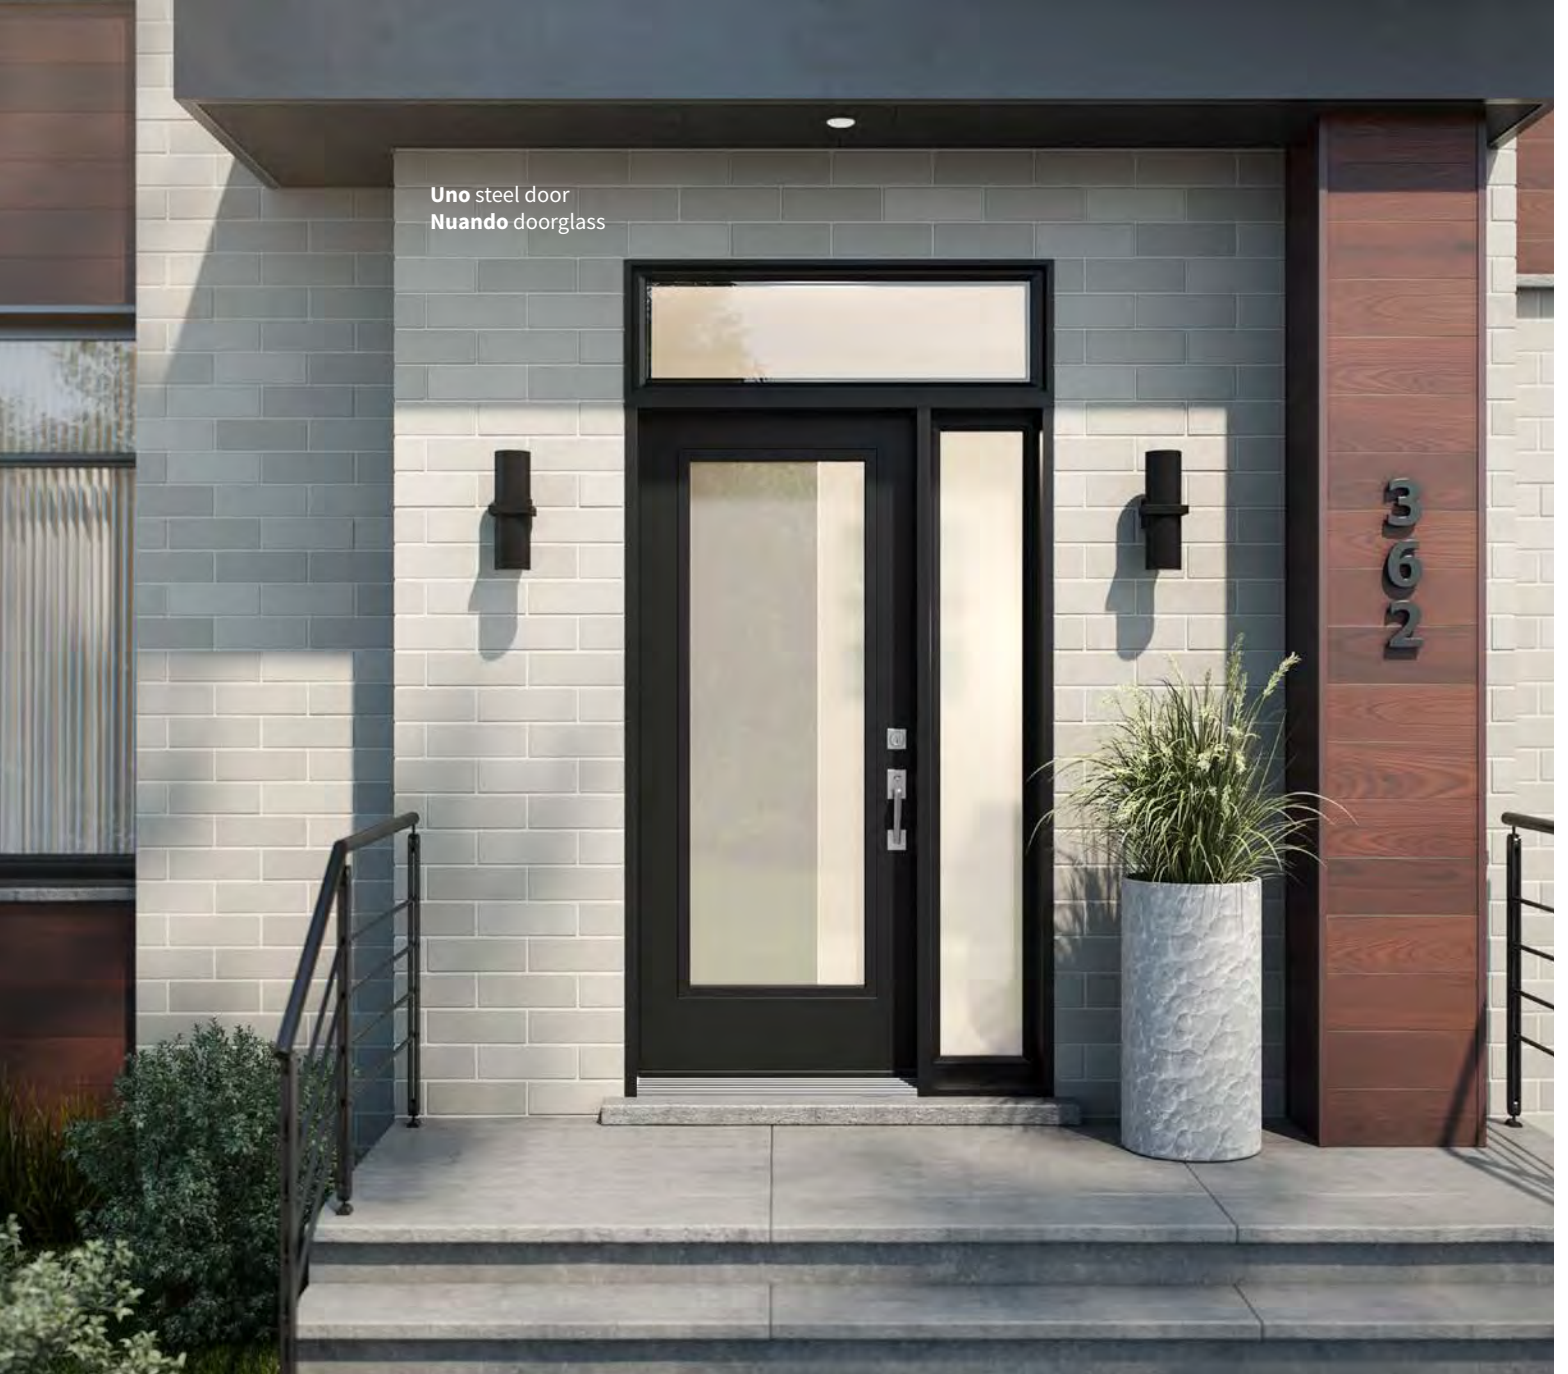

Uno steel door
Nuando doorglass

Nuando