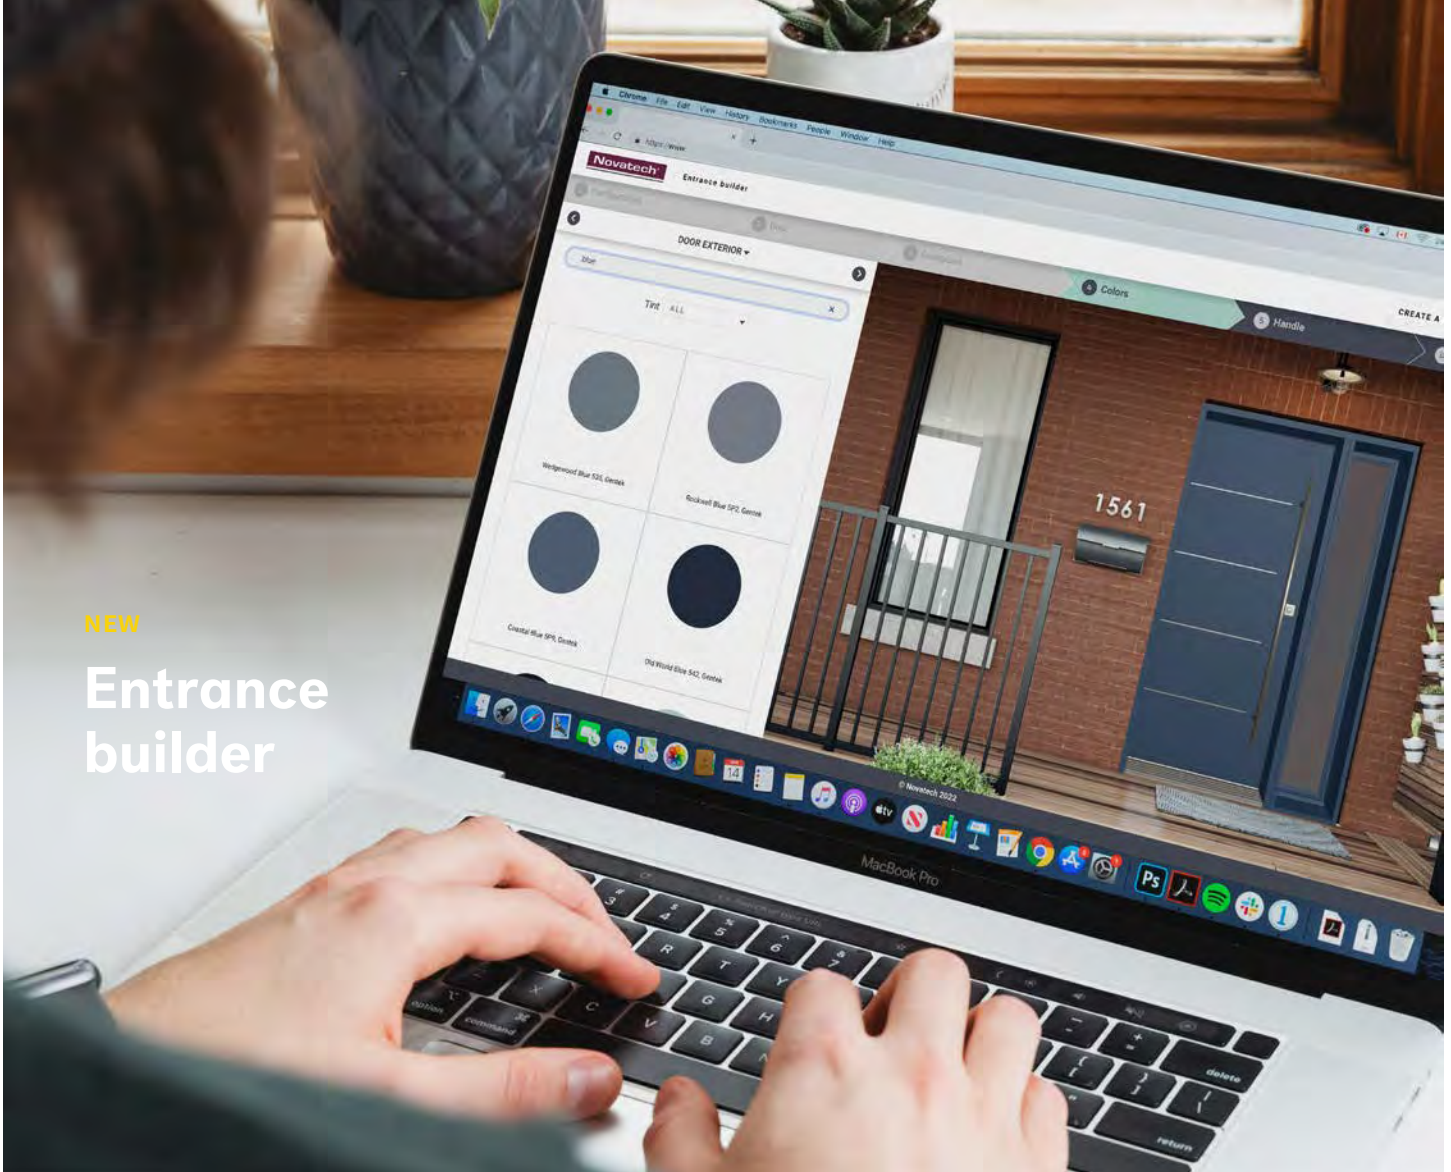

→
Vog steeldoor
2.4 m | 8 ft
p.8 **NEW**

STYLE GUIDE

Entry Doors
2024 Collection

NEW

Entrance builder

Create your door!

In a few simple steps, visualize the products of your choice. Upload a photo of your home, add your favourite entry door configurations, and see if your chosen door and doorglass are a good fit for your home.