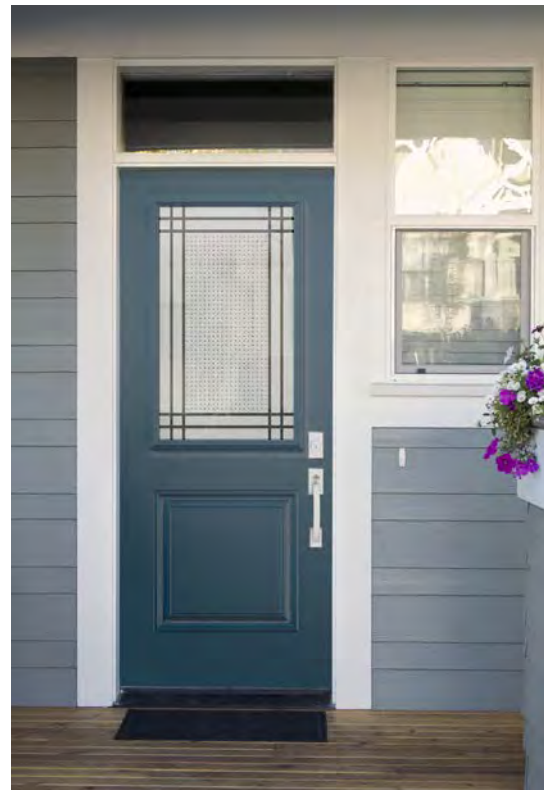

Textures —
1 Sanblasted finish,
2 Clear lines

Sidelites & transoms —
Sandblasted finish glass