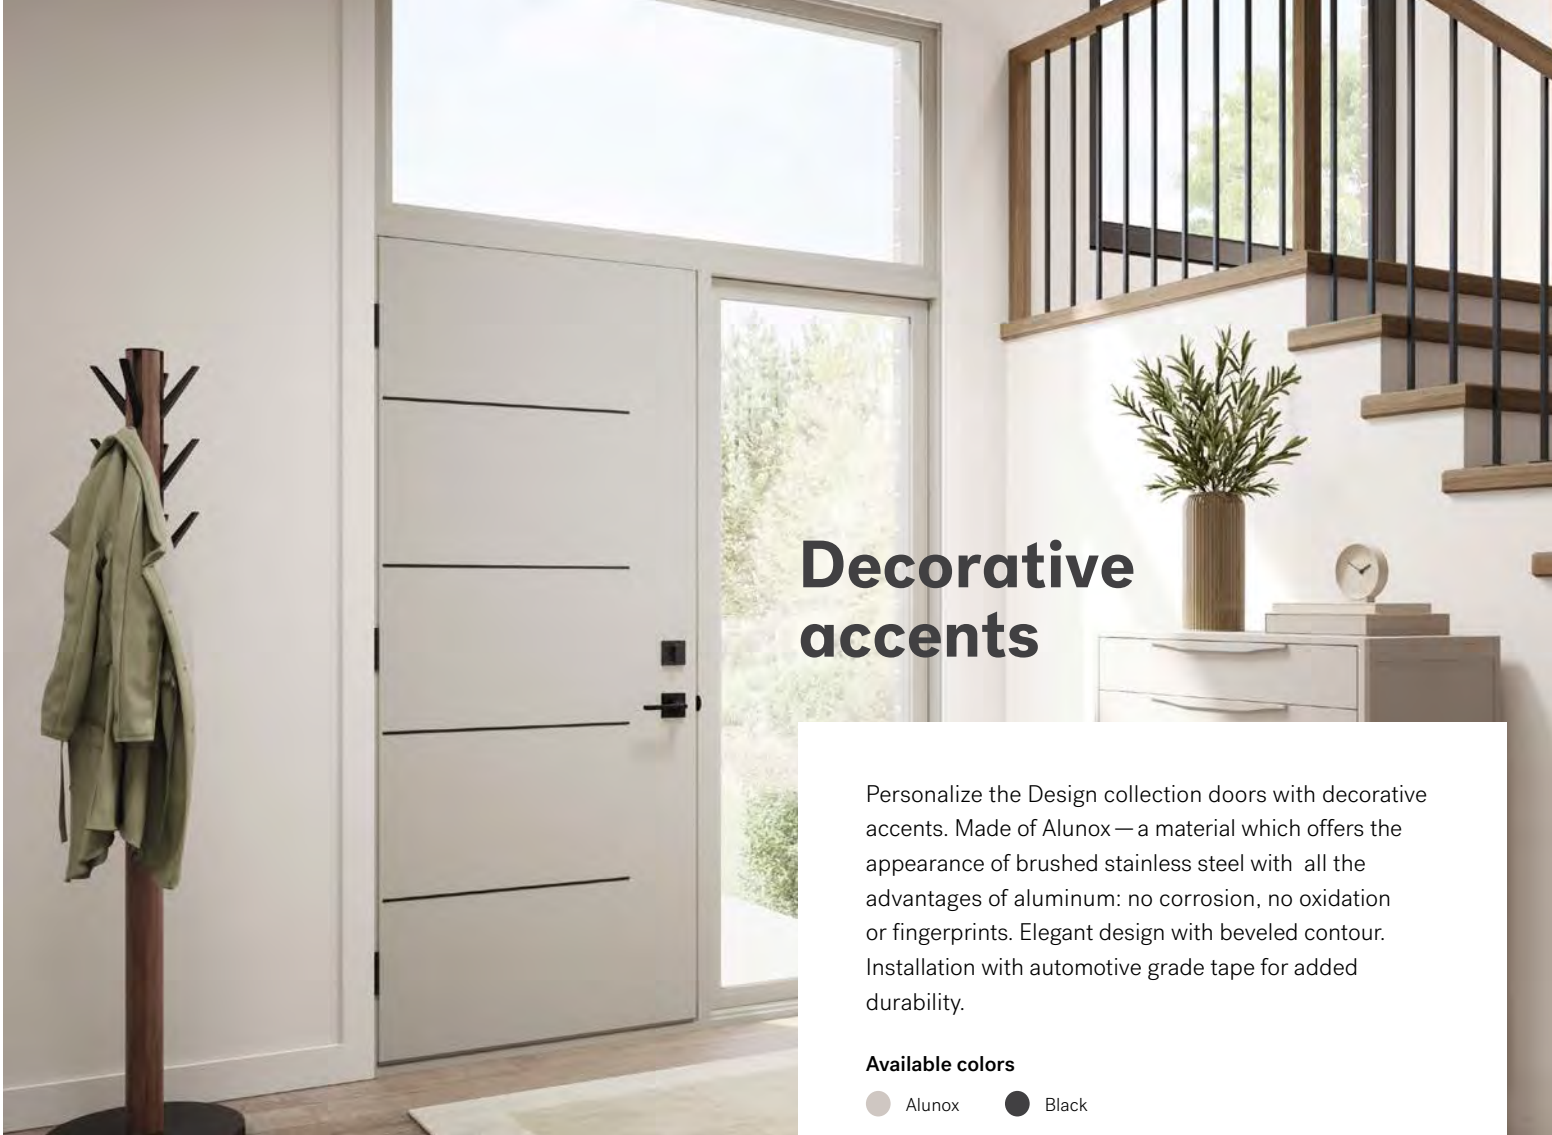

Decorative accents

Personalize the Design collection doors with decorative accents. Made of Alunox — a material which offers the appearance of brushed stainless steel with all the advantages of aluminum: no corrosion, no oxidation or fingerprints. Elegant design with beveled contour. Installation with automotive grade tape for added durability.

Available colors

- Alunox
- Black