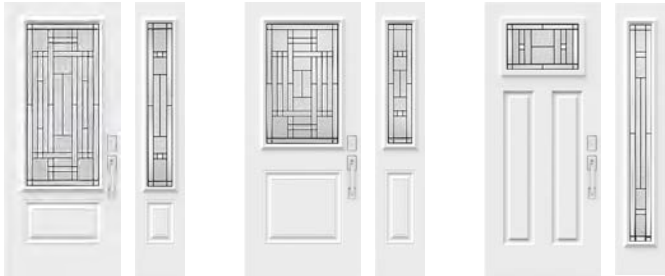

Attraction

22"×48" / 8"×48"

22"×36" / 8"×36"

22"×14 7/16" / 7"×64"

Other sizes available — 22"×64", 22"×17"

● Zinc ● Patina