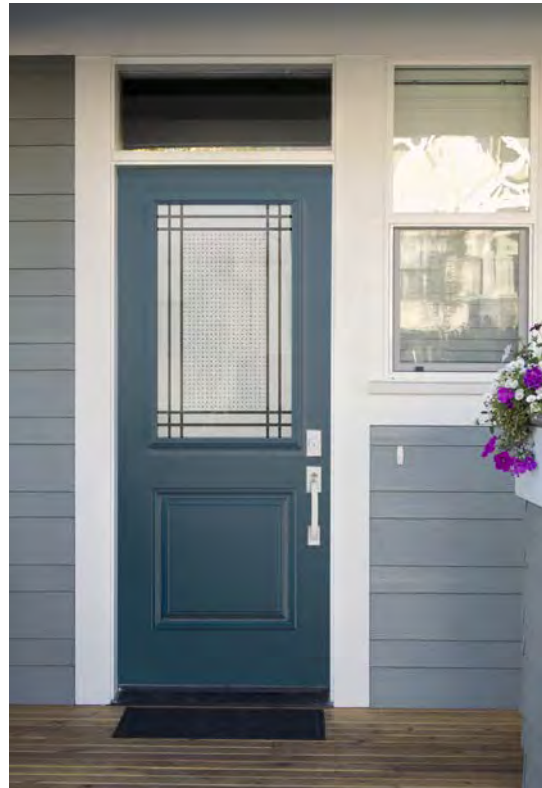

# Transit

22"×64" / 7"×64"

22"×48" / 8"×48"

22"×36" / 8"×36"

Other sizes available — 22"×64", 22"×17", 22"×14 7/16", 22"×9"

3/5 SEMI-PRIVATE

Textures —  
 1 Sandblasted finish,  
 2 Clear lines

Sidelites & transoms —  
 Sandblasted finish glass