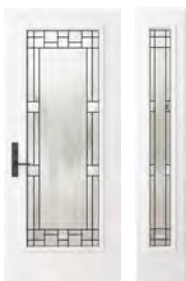

Portrait

22"×64" / 7"×64"