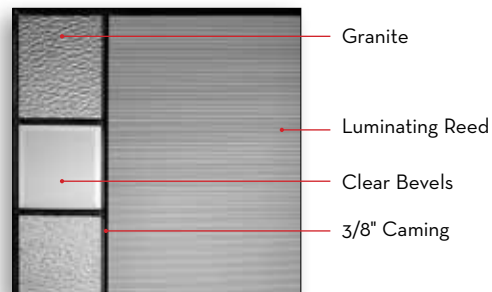

Shown in Patina

** Shown in the Plastro Shaker 3 panel fiberglass door.
Available in 2/8, 2/10 & 3/0 x 6/8.

Mainlites and Sidelites are reversible.
Simply rotate the insert to create the look that works for you.

PRIVACY 7

● Privacy Guide. See pages 4 and 5.