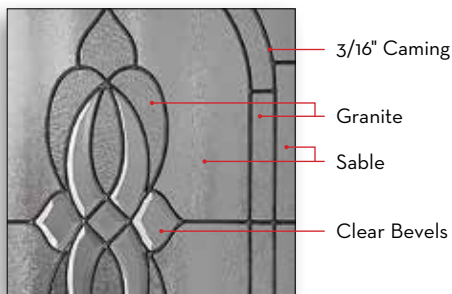

Shown in Patina

PRIVACY 7

● Privacy Guide. See pages 4 and 5.

\*Shown in a steel door. Not available in fiberglass.

Glass size: 2248  
Door: Fiberglass DRG29

Pinehurst	0848	2248	0764	2064	2264
Forged Iron	■	■	■	■	■