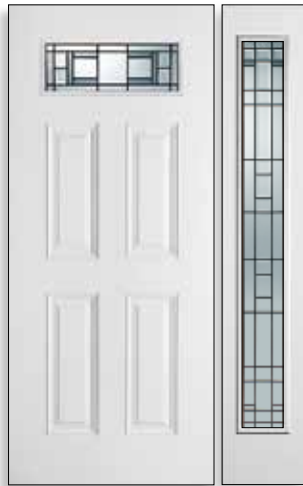

2208 / O764

- Clear Bevels
- Grey Ripple
- Drawn†
- Clear Ripple
- 3/16" Caming

PRIVACY 5

● Privacy Guide. See pages 4 and 5.

* Shown in the Plastpro Craftsman 6 panel fiberglass door. Only available in 2/10 & 3/0 x 6/8. Not available in steel. Optional matching Dentil Shelf available.

** Shown in Plastpro Fir Shaker 3 panel fiberglass door. Available in 2/8, 2/10 & 3/0 x 6/8.

† Drawn glass often contains surface imperfections. They are not considered defects. See page 6 for more information.