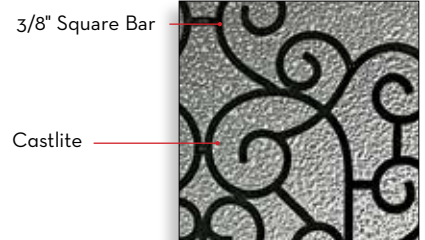

3/8" Square Bar

Castlite

Forged Iron

PRIVACY 9

● Privacy Guide. See pages 4 and 5.