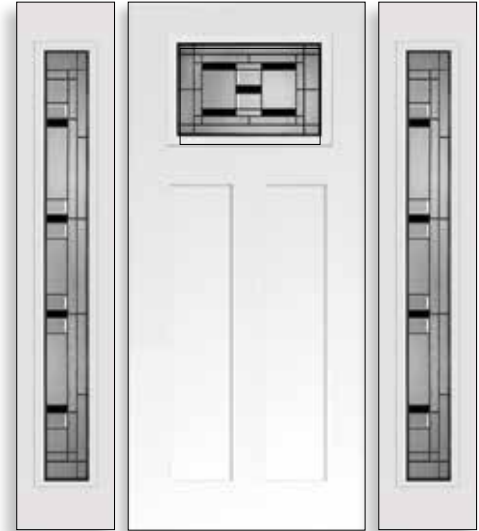

O764 / 2215* / O764