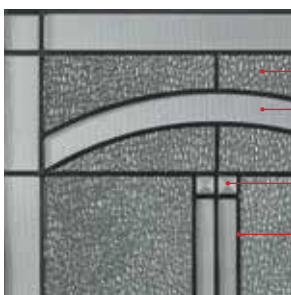

- Hammered
- Luminating Reed
- Clear Bevels
- 3/16" Caming

Patina

PRIVACY

● Privacy Guide. See pages 4 and 5.