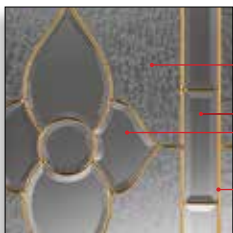

\*\* Shown in the Plastpro Shaker 3 panel fiberglass door. Available in 2/8, 2/10 & 3/0 x 6/8.

O836 / 2236 / O836 with Transom Brass

O764 / 1842OV / O764 Zinc

2248 Brass

▲ Glass size: O848 / 2248 Zinc  
 Door: Fiberglass DRS49  
 Sidelite: Fiberglass SLS49