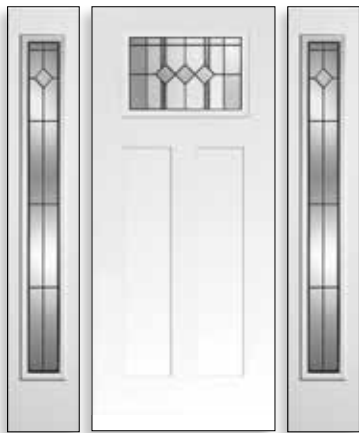

O764 / 2215** / O764