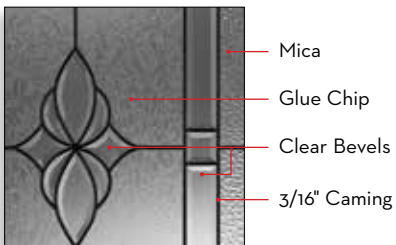

Shown in Patina

	0718	0836*	2236*	0848	2248	0764*	1842OV	2210SB
Brass	■	■	■	■	■	■	■	■
Patina	■	■	■	■	■	■	■	■
Zinc	□	□	□	□	□	□	□	□

NOTE: Transom and custom sidelites are available. Contact your local dealer for more information.
*Available with Solution Series frame.

PRIVACY

● Privacy Guide. See pages 4 and 5.