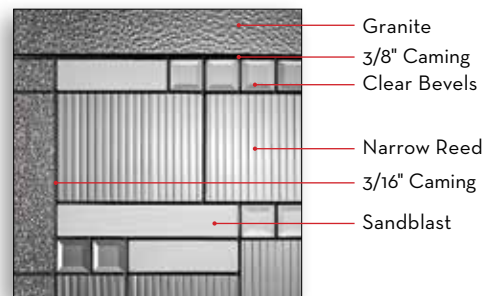

Patina

* Shown in the Plastpro Craftsman 6 panel fiberglass door. Only available in 2/10 & 3/0 x 6/8. Not available in steel. Optional matching Dentil Shelf available.

** Shown in the Plastpro Shaker 3 panel fiberglass door. Available in 2/8, 2/10 & 3/0 x 6/8.

PRIVACY 8

● Privacy Guide. See pages 4 and 5.