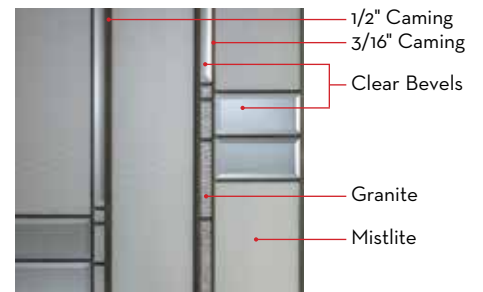

Patina

PRIVACY 7

● Privacy Guide. See pages 4 and 5.

* Shown in the Plastpro Shaker 3 panel fiberglass door. Available in 2/8, 2/10 & 3/0 x 6/8.