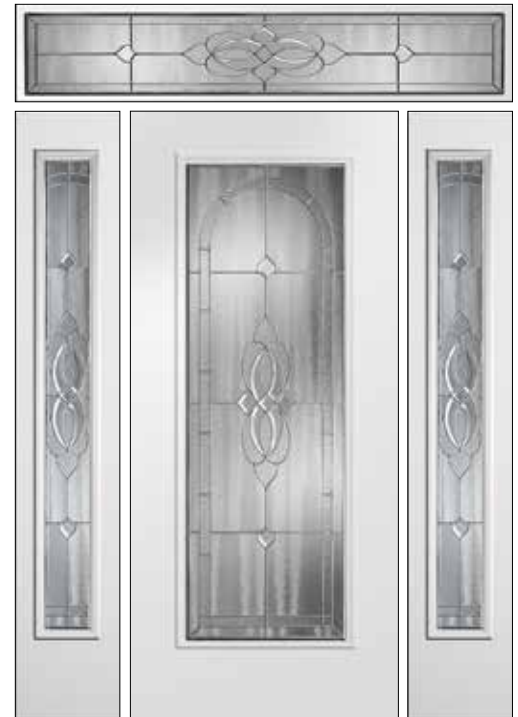

Glass size: 0764 / 1842OV / 0764 Patina  
 Door: Fiberglass DRS20  
 Sidelite: Fiberglass SLS00

O764 / O842RD\* / O764 Patina

O848 / 2248 / O848 Zinc

O836 / 2236 / O836 Patina

O764 / 2264 / O764 with Transom Zinc