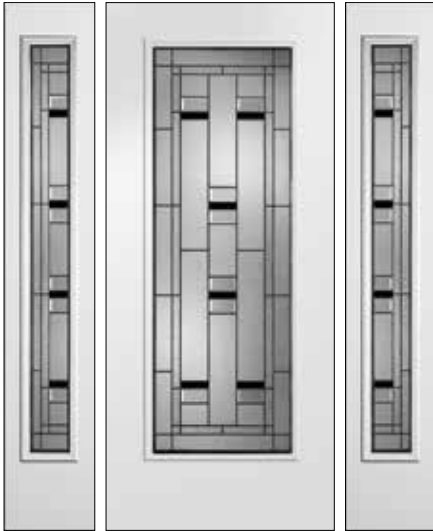

O764 / 2264 / O764