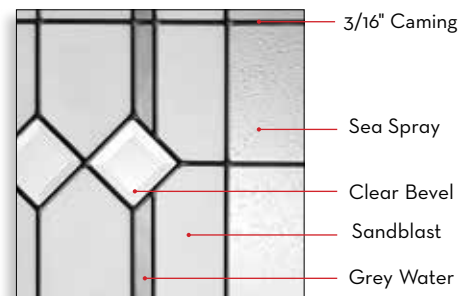

\* Shown in the Plastpro Craftsman 6 panel fiberglass door. Only available in 2/10 & 3/0 x 6/8. Not available in steel. Optional matching Dentil Shelf available.

\*\* Shown in the Plastpro Shaker 3 panel fiberglass door. Available in 2/8, 2/10 & 3/0 x 6/8.