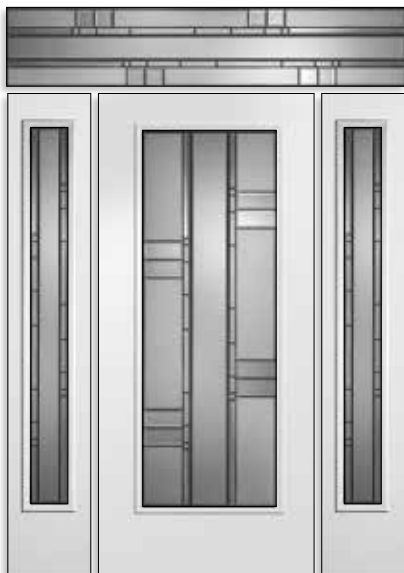

O764 / 2264 / O764 with Transom