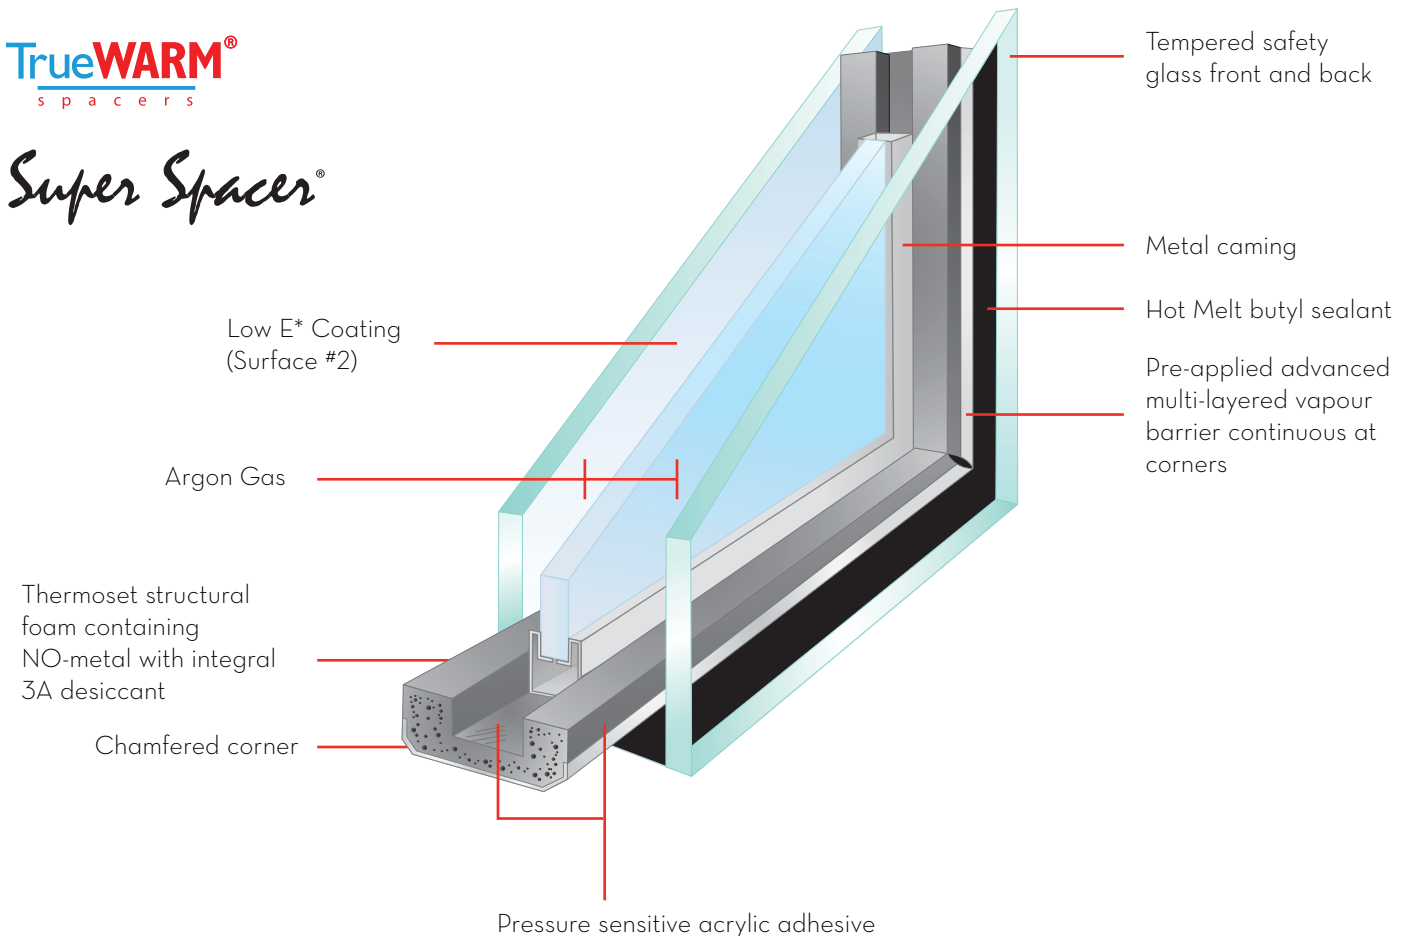

INSULATING SYSTEM

All Trimlite Decorative Doorlites are made with Super Spacer® Cushion Edge™, a flexible, U-shaped, silicone foam tape product used to wrap around and cushion our center decorative panel. Featuring a vapor barrier backing, the product used in combination with Hot Melt butyl, provides a superior Warm-Edge seal.

PERFORMANCE FEATURES

- Warm-Edge Benefits: Superior silicone foam insulation, low thermal conductivity
- Silicone Foam Features: Excellent UV resistance and extreme temperature performance
- Dual-Seal Performance: Chamfered corners for increased sealant depth
- Tempered Safety Glass for your piece of mind
- Low E* with Argon Gas for your comfort

TrueWARM®
s p a c e r s

Super Spacer®

All Trimlite Doorlites are certified by the National Accreditation and Management Institute, Inc. (NAMI).

All Trimlite products are energy tested. Consult your dealer for specific energy ratings.

Warranties: Our products are covered by separate limited warranties. Please contact your dealer for more information.

SuperSpacer®, TrueWarm® and Cushion Edge™ are all registered trademarks of QUANNEX BUILDING PRODUCTS.

*Our doorlites are available with Low E and Argon. However, some exceptions may apply. Contact your dealer for more details.