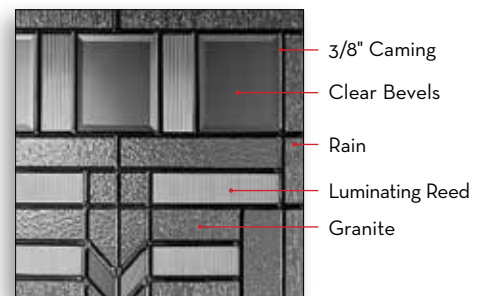

\* Shown in the Plastpro Craftsman 6 panel fiberglass door. Only available in 2/10 & 3/0 x 6/8. Not available in steel. Optional matching Dentil Shelf available.

\*\* Shown in the Plastpro Shaker 3 panel fiberglass door. Available in 2/8, 2/10 & 3/0 x 6/8.