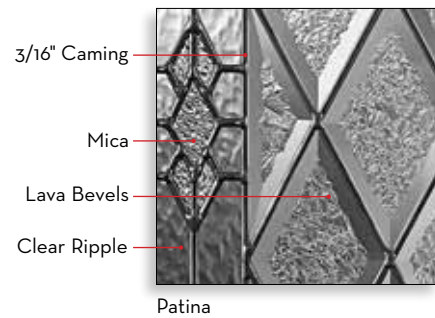

Glass size: 0764 / 2264 / 0764  
 with Transom  
 Door: Fiberglass DRG40  
 Sidelite: Fiberglass SLGOO

0836 / 2236 / 0836

2210C

0848 / 2248 / 0848

0764 / 1842OV / 0764

PRIVACY 8

● Privacy Guide. See pages 4 and 5.