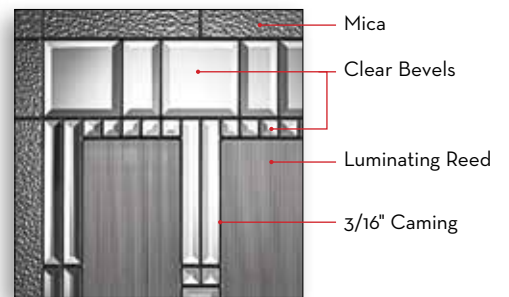

O880 / 2280 / O880 (8ft entry)

Patina

- Mica
- Clear Bevels
- Luminating Reed
- 3/16" Caming

\* Shown in the Plastpro Craftsman 6 panel fiberglass door. Only available in 2/10 & 3/0 x 6/8. Not available in steel. Optional matching Dentil Shelf available.